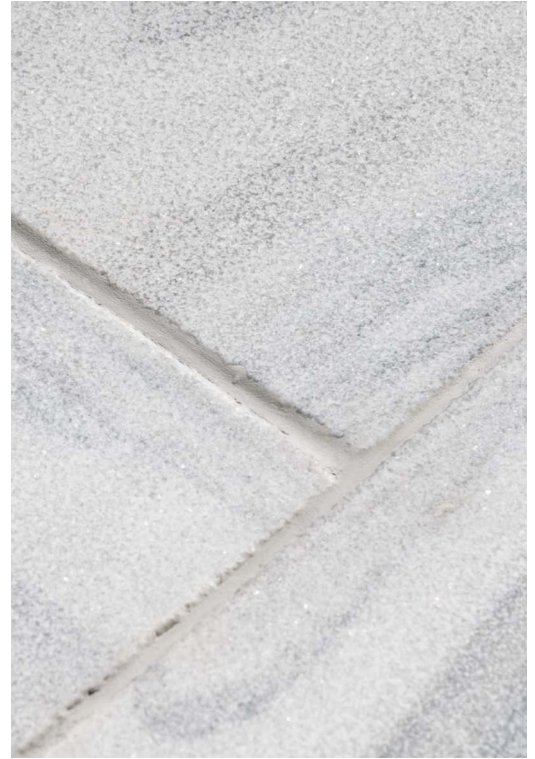

## FLOOR TILE

---

**Skyline Pave Antico**  
TL16851 - Versailles Pattern 1/2"

## VERSAILLES PATTERN COMPONENTS

---

A	16"x16"x1/2"	4 pcs in a set
B	8"x8"x1/2"	4 pcs in a set
C	16"x24"x1/2"	2 pcs in a set
D	8"x16"x1/2"	2 pcs in a set

Area of coverage : 16.25 sqft

## MAKE EVERY ROOM A PALATIAL STATEMENT

The Palacio Versailles Pattern Collection is a statement... a statement of design... a statement of who you are. This stunning yet classic selection of sizes and shapes, combined with the unique characteristics of this stone will add intrigue to every room. The Collection is available in a variety of natural stone finishes and edge treatments. Each has a distinct feel that will create the ambience you desire. With an Antiqued, a Pave Reale, Pave Antico or a Brushed and Chiselled Versailles Pattern, Palacio will make every room a palatial statement.