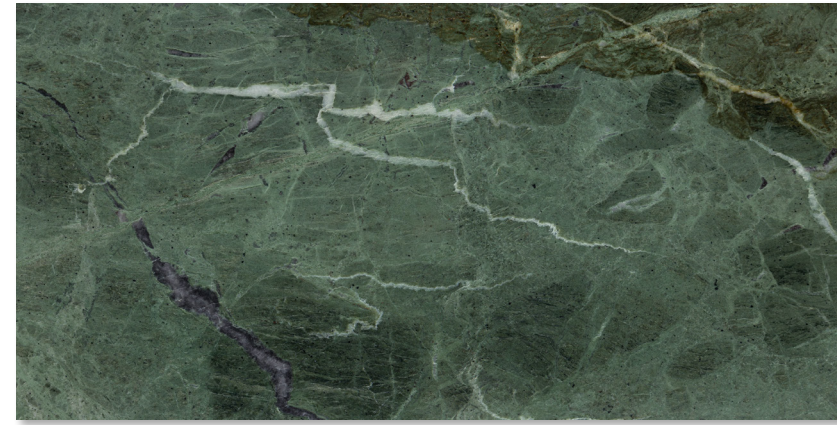

verde tia honed
marble collection

MARBLE SYSTEMS

verde tia honed 12"x24" - butterfly mosaic

floor / wall tiles

verde tia honed marble

available sizes / in stock

TL20578 3"x12"x3/8"

TL20362 12"x24"x1/2"

floral arabesque mosaic

mosaics

NW00171
verde tia & snow white honed
octa mosaic
10 15/16" x 10 15/16" x 3/8"
0.83 sqft/pcs

NW00172
verde tia & snow white honed
windmill mosaic
11 3/4" x 13 9/16" x 3/8"
1.10 sqft/pcs

YNR10173
verde tia - snow white & brass honed
floral arabesque
8 3/16" x 11 13/16" x 3/8" sheets
0.35 sqft/pcs

YNR10174
verde tia - snow white & brass honed
butterfly mosaic
7 13/16" x 11 3/4" x 3/8" sheets
0.64 sqft/pcs