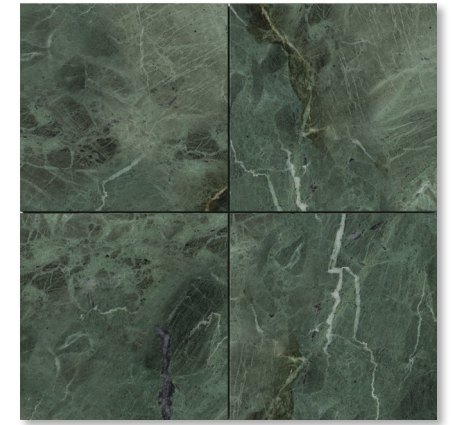

verde tia honed
marble collection

MARBLE SYSTEMS

verde tia honed 12"x24" - butterfly mosaic

floor / wall tiles

verde tia honed marble

available sizes / in stock

TL20578 3"x12"x3/8"

TL20362 12"x24"x1/2"

floral arabesque mosaic

mosaics

NW00171
verde tia & snow white honed
octa mosaic
10 15/16" x 10 15/16" x 3/8"
0.83 sqft/pcs

NW00172
verde tia & snow white honed
windmill mosaic
11 3/4" x 13 9/16" x 3/8"
1.10 sqft/pcs

YNR10173
verde tia - snow white & brass honed
floral arabesque
8 3/16" x 11 13/16" x 3/8" sheets
0.35 sqft/pcs

YNR10174
verde tia - snow white & brass honed
butterfly mosaic
7 13/16" x 11 3/4" x 3/8" sheets
0.64 sqft/pcs