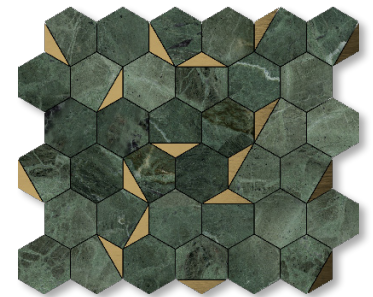

NW00173
verde tia & brass honed
hexan mosaic
10 3/8" x 12" x 3/8" sheets
0.86 sqft/pcs