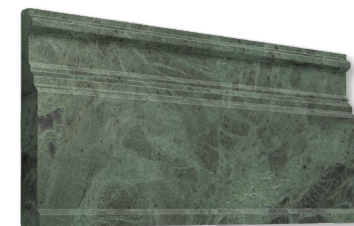

moldings

ML01009
verde tia honed
modern base molding
5 1/16" x 12" x 15/16"