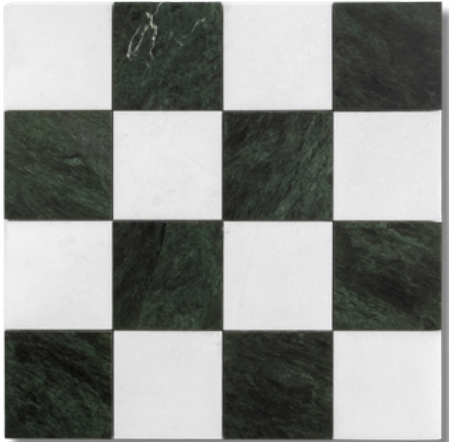

MS90936 (S.O.*)
verde lucia honed
grande chester 4"x4"
16"x16"x3/8"
1.70 sqft/pcs