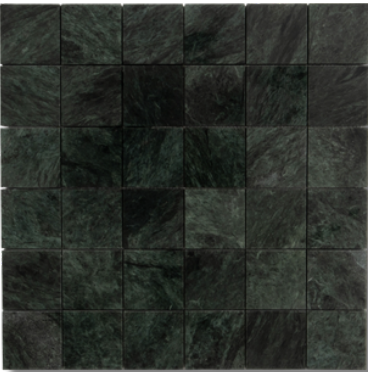

MS90940 (S.O.*)
verde lucia & allure &
calacatta gold honed
hand clipped 1"x1" blend
11 3/4"x11 3/4"x3/8"
.95 sqft/pcs

floor/wall mosaics

MS90935 (S.O.*)
verde lucia honed
palazzoli essenza
12"x12"x3/8"
1.00 sqft/pcs

MS90936 (S.O.*)
verde lucia honed
grande chester 4"x4"
16"x16"x3/8"
1.70 sqft/pcs

MS90941 (S.O.*)
verde lucia honed
straight joint 2"x2" mosaic
12"x12"x3/8"
1.03 sqft/pcs

MS90942 (S.O.*)
verde lucia honed
herrigbone 5/8"x3"
10 5/16"x12 7/8"x3/8"
.92 sqft/pcs