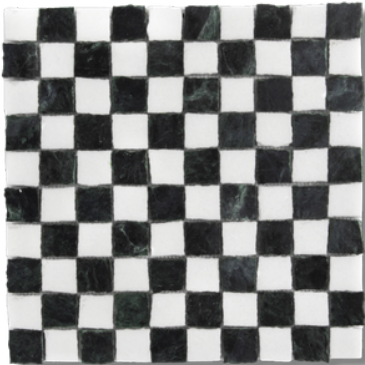

MS99233 (S.O.*)
verde lucia & calacatta gold &
glacier honed
grande chester 4"x4"
16"x16"x3/8"
1.70 sqft/pcs

YNR90487 (S.O.*)
verde lucia honed & brass
casablanca
10 1/2"x11 7/32"x3/8"
.82 sqft/pcs

YNR90488 (S.O.*)
verde lucia & marfil honed
almas
10"x10 1/2"x3/8"
.73 sqft/pcs

YNR90489 (S.O.*)
verde lucia & roman travertine honed
almas
10"x10 1/2"x3/8"
.73 sqft/pcs

YNR90490 (S.O.*)
verde lucia & crystal blue honed
almas
10"x10 1/2"x3/8"
.73 sqft/pcs

S.O*.: Special Order 4-6 weeks.

Verde lucia & Thassos Honed - Grande Chester 4"x4"

floor/wall tiles

MS90945 (S.O.*)
verde lucia & thassos
checkerboard honed
hand clipped 1"x1"
10 5/8"x10 5/8"x3/8"
.78 sqft/pcs

MS90946 (S.O.*)
verde lucia & glacier & calacatta gold
checkerboard honed
hand clipped 1"x1"
10 5/8"x10 5/8"x3/8"
.78 sqft/pcs