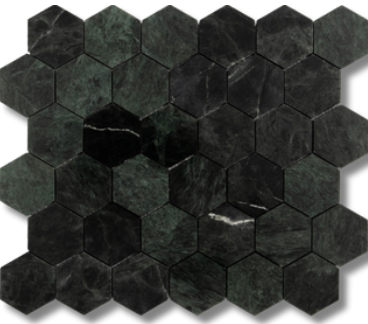

MS90936 (S.O.*)
verde lucia honed
grande chester 4"x4"
16"x16"x3/8"
1.70 sqft/pcs

MS90941 (S.O.*)
verde lucia honed
straight joint 2"x2" mosaic
12"x12"x3/8"
1.03 sqft/pcs

MS90942 (S.O.*)
verde lucia honed
herrigbone 5/8"x3"
10 5/16"x12 7/8"x3/8"
.92 sqft/pcs

MS90937 (S.O.*)
verde lucia honed
hand clipped 1"x1"
11 3/4"x11 3/4"x3/8"
.95 sqft/pcs

MS90938 (S.O.*)
verde lucia honed
broken joint mosaic 5/8"xFL
11 3/4"x12"x3/8"
.97 sqft/pcs

MS90943 (S.O.*)
verde lucia honed
hexagon 2" nominal
10 1/2"x12 1/4"x3/8"
.90 sqft/pcs