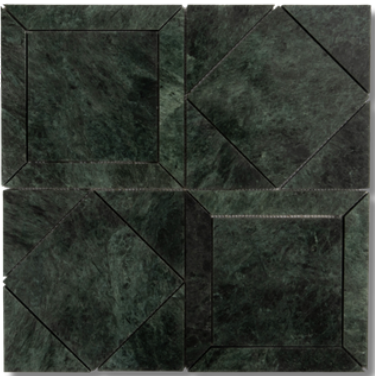

floor/wall mosaics

MS90935 (S.O.*)
verde lucia honed
palazzoli essenza
12"x12"x3/8"
1.00 sqft/pcs