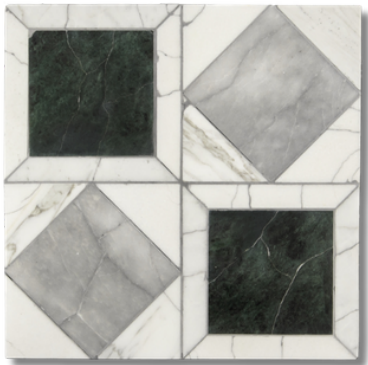

MS90939 (S.O.*)
verde lucia & allure & calacatta gold
honed
palazzoli antica blend
12"x12"x3/8"
1.00 sqft/pcs