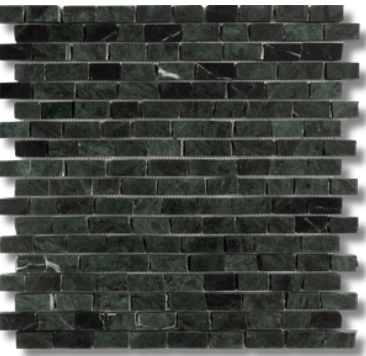

MS90936 (S.O.*)
verde lucia honed
grande chester 4"x4"
16"x16"x3/8"
1.70 sqft/pcs

MS90941 (S.O.*)
verde lucia honed
straight joint 2"x2" mosaic
12"x12"x3/8"
1.03 sqft/pcs

MS90942 (S.O.*)
verde lucia honed
herrigbone 5/8"x3"
10 5/16"x12 7/8"x3/8"
.92 sqft/pcs

MS90937 (S.O.*)
verde lucia honed
hand clipped 1"x1"
11 3/4"x11 3/4"x3/8"
.95 sqft/pcs

MS90938 (S.O.*)
verde lucia honed
broken joint mosaic 5/8"xFL
11 3/4"x12"x3/8"
.97 sqft/pcs

MS90943 (S.O.*)
verde lucia honed
hexagon 2" nominal
10 1/2"x12 1/4"x3/8"
.90 sqft/pcs