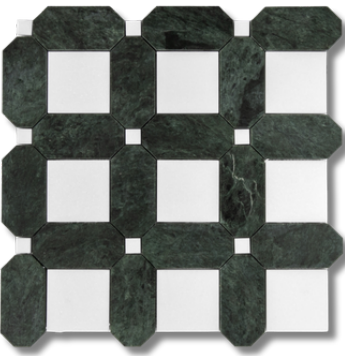

MS90936 (S.O.*)
verde lucia honed
grande chester 4"x4"
16"x16"x3/8"
1.70 sqft/pcs

MS90941 (S.O.*)
verde lucia honed
straight joint 2"x2" mosaic
12"x12"x3/8"
1.03 sqft/pcs

MS90942 (S.O.*)
verde lucia honed
herrigbone 5/8"x3"
10 5/16"x12 7/8"x3/8"
.92 sqft/pcs

MS90937 (S.O.*)
verde lucia honed
hand clipped 1"x1"
11 3/4"x11 3/4"x3/8"
.95 sqft/pcs

MS90938 (S.O.*)
verde lucia honed
broken joint mosaic 5/8"xFL
11 3/4"x12"x3/8"
.97 sqft/pcs

MS90943 (S.O.*)
verde lucia honed
hexagon 2" nominal
10 1/2"x12 1/4"x3/8"
.90 sqft/pcs