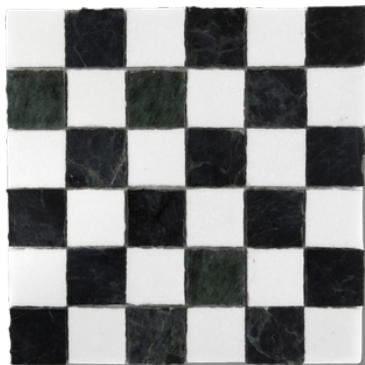

YNR90489 (S.O.*)
verde lucia & roman travertine honed
almas
10"x10 1/2"x3/8"
.73 sqft/pcs

YNR90490 (S.O.*)
verde lucia & crystal blue honed
almas
10"x10 1/2"x3/8"
.73 sqft/pcs

S.O*.: Special Order 4-6 weeks.

Verde lucia & Thassos Honed - Grande Chester 4"x4"

floor/wall tiles

MS90945 (S.O.*)
verde lucia & thassos
checkerboard honed
hand clipped 1"x1"
10 5/8"x10 5/8"x3/8"
.78 sqft/pcs

MS90946 (S.O.*)
verde lucia & glacier & calacatta gold
checkerboard honed
hand clipped 1"x1"
10 5/8"x10 5/8"x3/8"
.78 sqft/pcs

MS90951 (S.O.*)
verde lucia & thassos
checkerboard honed
hand clipped 2"x2"
12"x12"x3/8"
.96 sqft/pcs

MS90952 (S.O.*)
verde lucia & glacier & calacatta
gold checkerboard honed
hand clipped 2"x2"
12"x12"x3/8"
.96 sqft/pcs