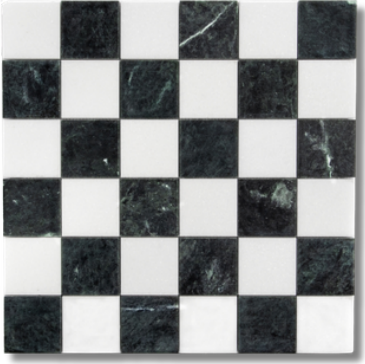

MS90948 (S.O.*)
verde lucia & thassos
checkerboard honed
straight joint 2"x2" mosaic
12"x12"x3/8"
1.03 sqft/pcs