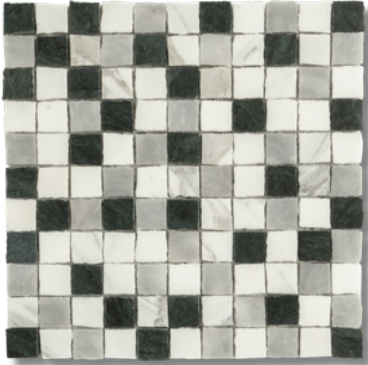

verde lucia

marble collection

MARBLE SYSTEMS

VERDE LUCIA MARBLE

Born from the natural stone landscapes of Guatemala, Verde Lucia captures the depth and richness of deep green marble shaped by time and geology. Its honed finish softens the surface, revealing a velvety texture that enhances the stone's natural movement and brings a quiet sense of balance and sophistication.

The collection is offered in 12"×12" and 3"×12" field tiles, paired with a curated selection of mosaics designed to create contrast, rhythm, and visual interest. Decorative designs include the Casablanca mosaic with brass accents for a refined statement, as well as the signature checkerboard pattern combined with White Thassos marble for a timeless, graphic composition.

Thoughtfully designed for a range of applications, select mosaics are suitable for floors, while more intricate patterns such as hand-clipped 1"×1" and Broken Joint are ideal for backsplashes, shower walls, and accent areas. Whether used as a focal point or a subtle backdrop, Verde Lucia brings depth, craftsmanship, and enduring elegance to residential and commercial spaces.

floor/wall tiles

TL91364 (S.O.*)
verde lucia honed
12"x12"x3/8" marble tile
1.00 sqft/pcs

TL91614 (S.O.*)
verde lucia honed
3"x12"x3/8" marble tile
.25 sqft/pcs

MS90939 (S.O.*)
verde lucia & allure & calacatta gold
honed
palazzoli antica blend
12"x12"x3/8"
1.00 sqft/pcs