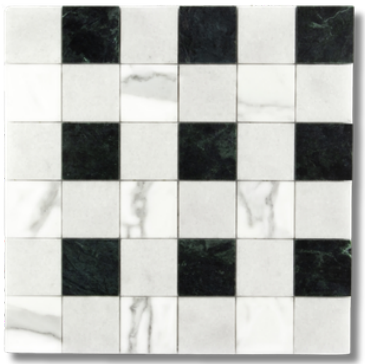

MS90949 (S.O.*)
verde lucia & glacier & calacatta gold
checkerboard honed
straight joint 2"x2" mosaic
12"x12"x3/8"
1.03 sqft/pcs