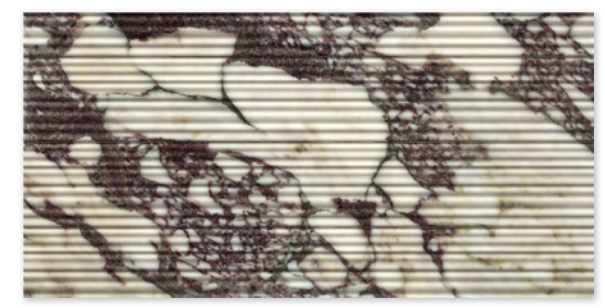

thin fluted
collection

MARBLE SYSTEMS

calacatta green honed 4"x18"x1/2" thin fluted

thin fluted

There's something instantly soothing about the Thin Fluted Tile Collection. Available in a selection of stunning natural marbles, these finely crafted fluted tiles offer an atmosphere of sophistication and refinement. The delicate veins of the marble weave below the surface, creating a whirlpool of shades highlighted by the tile's ridged surface. The tiles encompass a spectrum of colors, from vivid snowy whites to deep, inky violets.

wall tiles (in stock)

ML01048 calacatta green honed marble
thin fluted tile
4"x18"x1/2"
0.50 sqft/pcs

ML01045 calacatta green honed marble
thin fluted tile
18"x36"x1/2"
4.50 sqft/pcs

ML01014 calacatta viola honed marble
thin fluted tile
4"x18"x1/2"
0.50 sqft/pcs

ML01035 calacatta viola honed marble
thin fluted tile
18"x36"x1/2"
4.50 sqft/pcs

ML01023 diana royal honed marble
thin fluted tile
4"x18"x1/2"
0.50 sqft/pcs

ML01044 diana royal honed marble
thin fluted tile
18"x36"x1/2"
4.50 sqft/pcs