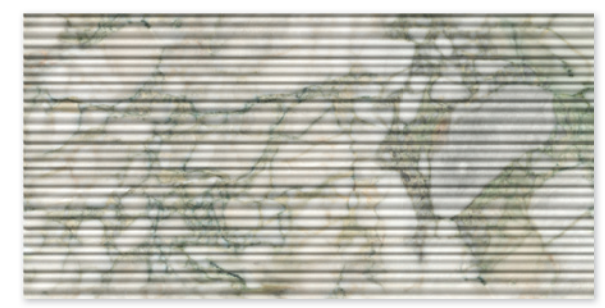

ML01045 calacatta green honed marble
thin fluted tile
18"x36"x1/2"
4.50 sqft/pcs