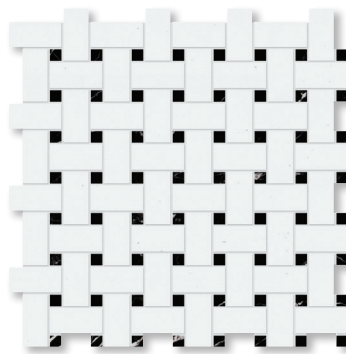

### floor / wall tile

thasos white honed marble

available sizes / in stock

TL18216 2 3/4"x5 1/2"x3/8"

TL19053 12"x12"x3/8" extra honed

TL91154 12"x24"x3/8" extra honed

### mosaics

MS01723  
thasos white honed  
herringbone 1"x2"  
12 1/8"x13 3/8"x3/8" sheets  
0.90 sqft/pcs  
in stock

MS01722  
thasos white honed  
basket weave  
12"x12"x3/8" sheets  
1.00 sqft/pcs  
in stock

MS01721  
thasos white honed  
hexagon 2"  
10 3/8"x12"x3/8" sheets  
0.86 sqft/pcs  
in stock

V2 = SLIGHT VARIATION:  
Clearly distinguishable differences in  
texture and/or pattern within similar  
colors.