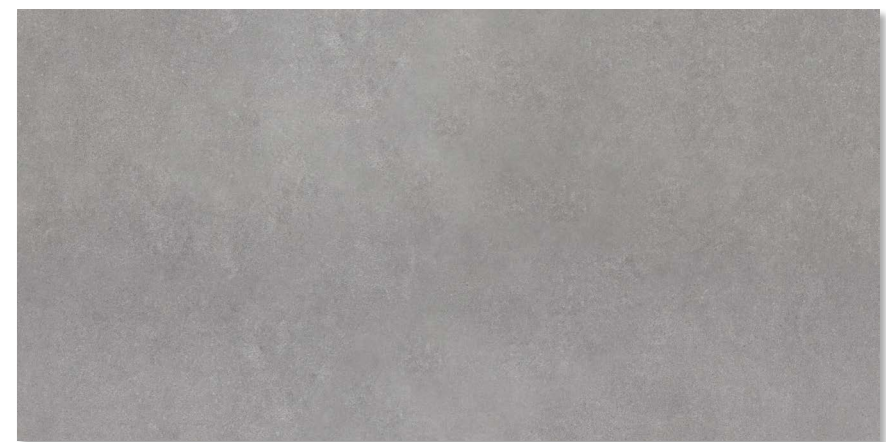

TL20853
infinity gray rectified porcelain
24"x48"