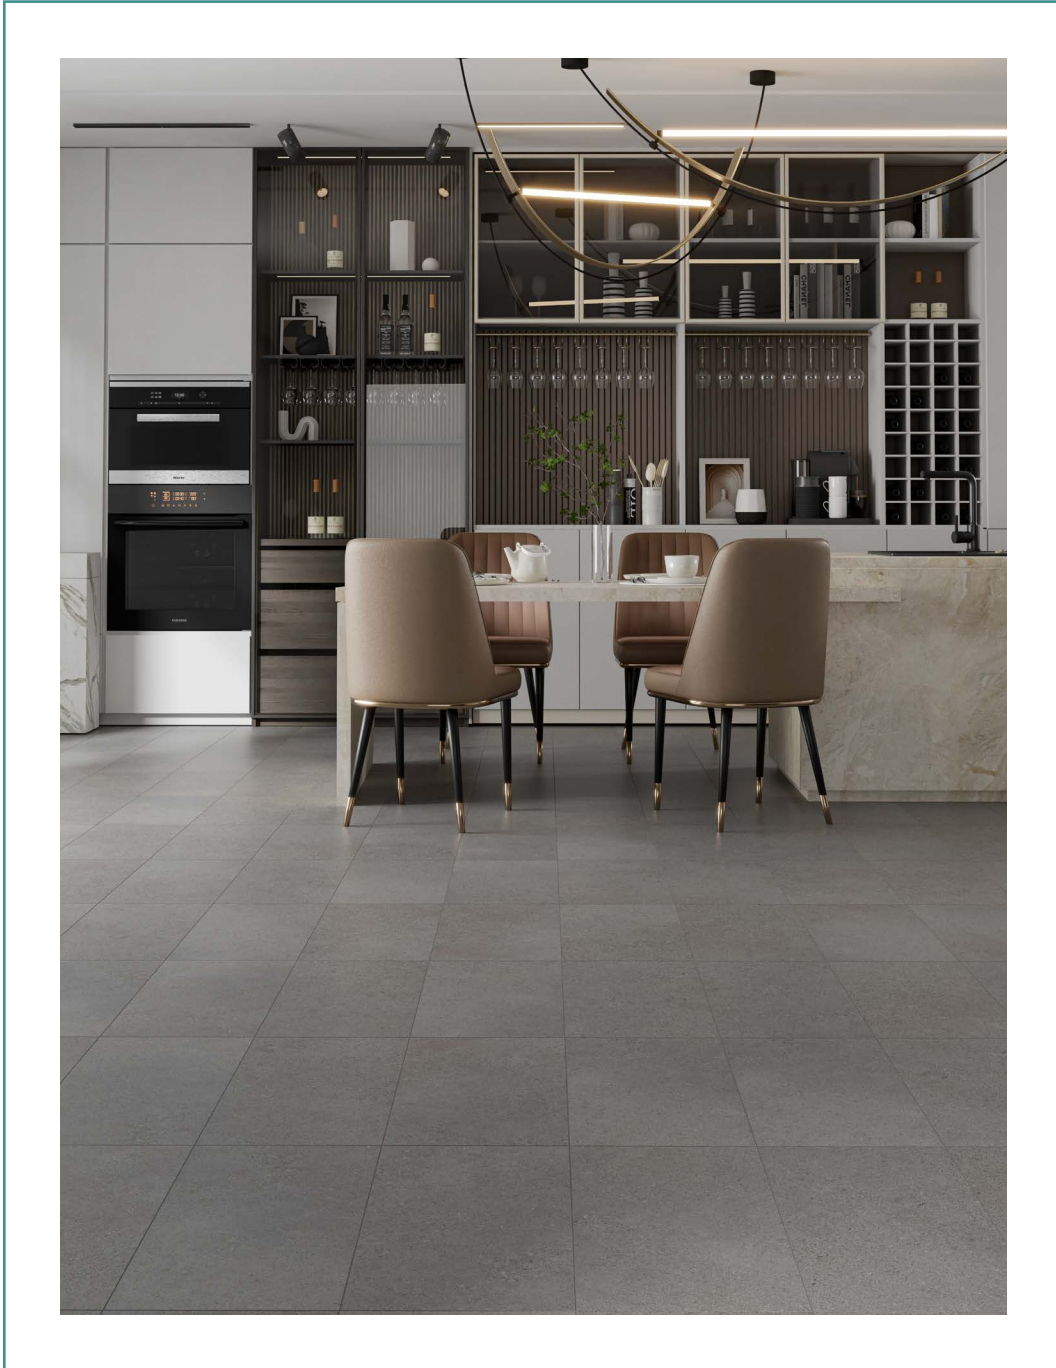

stonehill
porcelain collection

MARBLE SYSTEMS