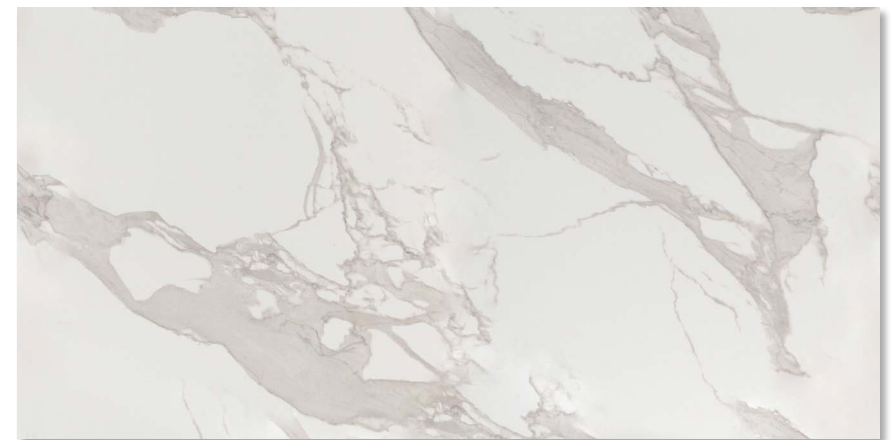

TL20865
statu polished porcelain
24"x48"