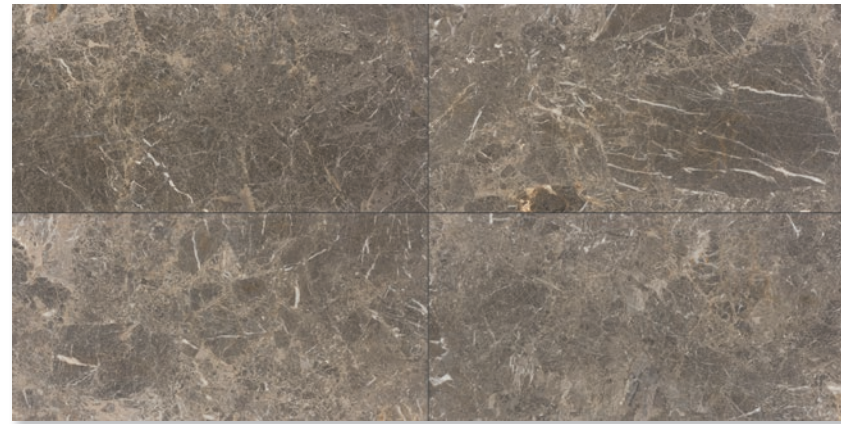

silver drop honed
marble collection

MARBLE SYSTEMS

silver drop honed marble 12"x24" - 5/8"x3"herringbone mosaic

silver drop

Silver Drop Marble, a refined marble with distinctive silver hues and subtle variations, is available in both tile and mosaic forms. This adaptable marble presents a captivating visual effect, making it suitable for a wide range of floor and wall applications. It enriches various architectural and interior design projects, offering a unique appearance that can elevate residential and commercial spaces, contributing depth and aesthetic allure to any environment.

Usage

- Backsplash
- Bath Floors / Walls
- Commercial Interior Floors / Walls
- Residential Interior Floors / Walls
- Shower Floors / Walls

V3 - Moderate Variation :
While the colors present on a single piece of tile will be indicative of the colors to be expected on the other tiles, the amount of colors on each piece may vary significantly. For example " that little bit of color " on one piece of tile may be the primary color on the next piece.

silver drop honed 12"x24"

floor / wall tiles

silver drop honed marble

available sizes / in stock

- TL20584 3"x12"x3/8"
- TL21025 12"x12"x3/8"
- TL16353 12"x24"x1/2"

mosaics

MS02349
silver drop honed marble
herringbone 5/8"x3" mosaic
10 7/16"x12 13/16"x3/8" sheets
0.90 sqft/pcs
in stock