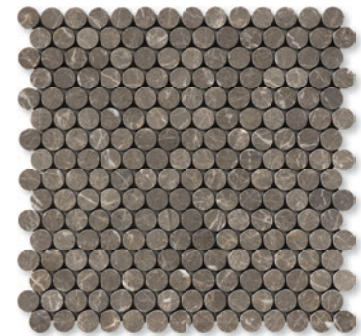

silver drop honed
marble collection

MARBLE SYSTEMS

silver drop honed marble 12"x24" - 5/8"x3"herringbone mosaic

silver drop

Silver Drop Marble, a refined marble with distinctive silver hues and subtle variations, is available in both tile and mosaic forms. This adaptable marble presents a captivating visual effect, making it suitable for a wide range of floor and wall applications. It enriches various architectural and interior design projects, offering a unique appearance that can elevate residential and commercial spaces, contributing depth and aesthetic allure to any environment.

silver drop honed 12"x24"

floor / wall tiles

silver drop honed marble

available sizes / in stock

- TL20584 3"x12"x3/8"
- TL21025 12"x12"x3/8"
- TL16353 12"x24"x1/2"

mosaics

MS02349
silver drop honed marble
herringbone 5/8"x3" mosaic
10 7/16"x12 13/16"x3/8" sheets
0.90 sqft/pcs
in stock

MS02597
silver drop honed marble
penny round mosaic
11 1/4"x11 3/4"x3/8"
0.88 sqft/pcs
in stock

MS02350
silver drop honed marble
2"x2" mosaic
12"x12"x3/8" sheets
1.00 sqft/pcs
in stock

moldings

ML01013
silver drop honed marble
pencil liner molding
1/2"x12"x11/16"
in stock