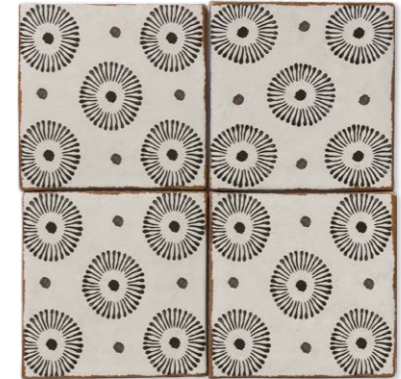

seine
terra cotta collection

MARBLE SYSTEMS

seine

Walk along rustic Mediterranean paths with the Seine Terracotta Collection. Inspired by the antique tile designs and motifs found throughout the south of France, these terracotta tiles add an artisanal charm to interiors. Consisting of six unique tile patterns, the color story of this collection is neutral earthy tones that suit organic modern style spaces. Their natural terracotta edges create a handmade look that is ideal in more natural interiors. Install the Seine Terracotta Collection can be installed on interior walls and floors, including wet areas.

Usage

- Backsplash
- Bath Floors / Walls
- Commercial Interior Floors / Walls
- Residential Interior Floors / Walls
- Shower Floors / Walls

V2 = SLIGHT VARIATION:
Clearly distinguishable differences
in texture and/or pattern within
similar colors.

floor / wall tiles

TL80786
camille matte terra cotta
6"x6"x3/8"
0.25 sqft/pcs

TL80787
cercle matte terra cotta
6"x6"x3/8"
0.25 sqft/pcs

TL80788
fleur matte terra cotta
6"x6"x3/8"
0.25 sqft/pcs

TL80789
eloise matte terra cotta
6"x6"x3/8"
0.25 sqft/pcs