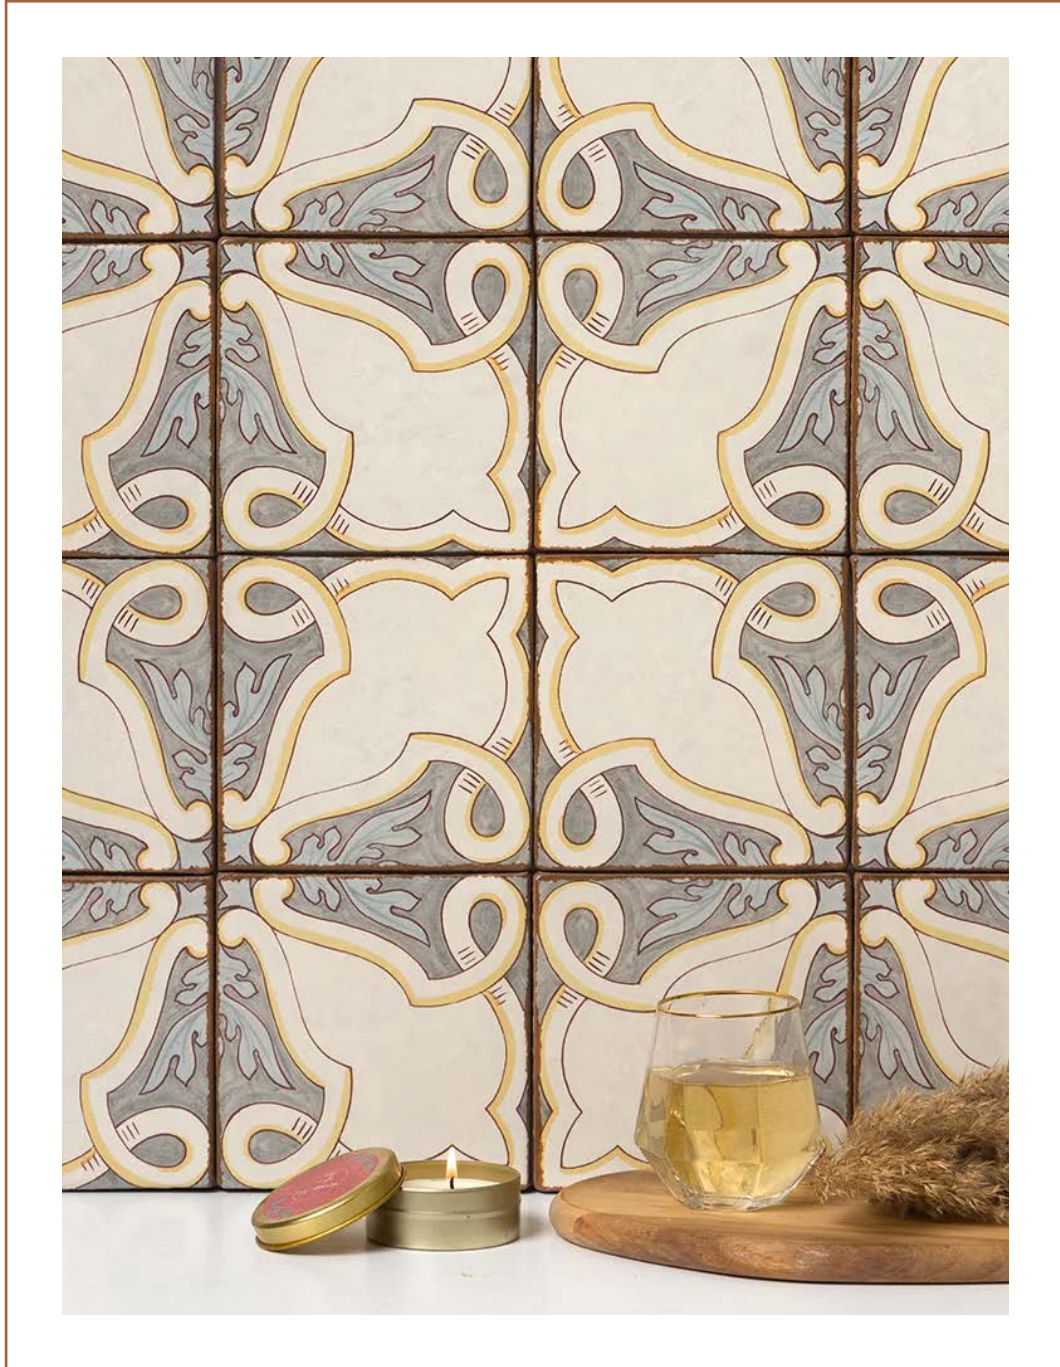

seine
terra cotta collection

MARBLE SYSTEMS

seine

Walk along rustic Mediterranean paths with the Seine Terracotta Collection. Inspired by the antique tile designs and motifs found throughout the south of France, these terracotta tiles add an artisanal charm to interiors. Consisting of six unique tile patterns, the color story of this collection is neutral earthy tones that suit organic modern style spaces. Their natural terracotta edges create a handmade look that is ideal in more natural interiors. Install the Seine Terracotta Collection can be installed on interior walls and floors, including wet areas.

Usage

- Backsplash
- Bath Floors / Walls
- Commercial Interior Floors / Walls
- Residential Interior Floors / Walls
- Shower Floors / Walls

V2 = SLIGHT VARIATION:
Clearly distinguishable differences
in texture and/or pattern within
similar colors.