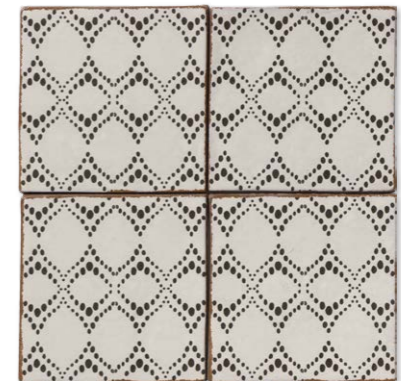

seine
terra cotta collection

MARBLE SYSTEMS

seine

Walk along rustic Mediterranean paths with the Seine Terracotta Collection. Inspired by the antique tile designs and motifs found throughout the south of France, these terracotta tiles add an artisanal charm to interiors. Consisting of six unique tile patterns, the color story of this collection is neutral earthy tones that suit organic modern style spaces. Their natural terracotta edges create a handmade look that is ideal in more natural interiors. Install the Seine Terracotta Collection can be installed on interior walls and floors, including wet areas.

Usage

- Backsplash
- Bath Floors / Walls
- Commercial Interior Floors / Walls
- Residential Interior Floors / Walls
- Shower Floors / Walls

V2 = SLIGHT VARIATION:
Clearly distinguishable differences
in texture and/or pattern within
similar colors.

floor / wall tiles

TL80786
camille matte terra cotta
6"x6"x3/8"
0.25 sqft/pcs

TL80787
cercle matte terra cotta
6"x6"x3/8"
0.25 sqft/pcs

TL80788
fleur matte terra cotta
6"x6"x3/8"
0.25 sqft/pcs

TL80789
eloise matte terra cotta
6"x6"x3/8"
0.25 sqft/pcs

TL80790
daphne matte terra cotta
6"x6"x3/8"
0.25 sqft/pcs

TL80791
adeline matte terra cotta
6"x6"x3/8"
0.25 sqft/pcs

trims

ML80176
seine terra cotta
edge trim 5/8"x6"x3/8"

MARBLE SYSTEMS

www.marblesystems.com