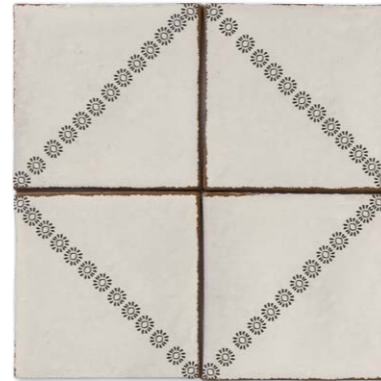

seine
terra cotta collection

MARBLE SYSTEMS

seine

Walk along rustic Mediterranean paths with the Seine Terracotta Collection. Inspired by the antique tile designs and motifs found throughout the south of France, these terracotta tiles add an artisanal charm to interiors. Consisting of six unique tile patterns, the color story of this collection is neutral earthy tones that suit organic modern style spaces. Their natural terracotta edges create a handmade look that is ideal in more natural interiors. Install the Seine Terracotta Collection can be installed on interior walls and floors, including wet areas.

floor / wall tiles

TL80786
camille matte terra cotta
6"x6"x3/8"
0.25 sqft/pcs

TL80787
cercle matte terra cotta
6"x6"x3/8"
0.25 sqft/pcs

TL80788
fleur matte terra cotta
6"x6"x3/8"
0.25 sqft/pcs

TL80789
eloise matte terra cotta
6"x6"x3/8"
0.25 sqft/pcs

TL80790
daphne matte terra cotta
6"x6"x3/8"
0.25 sqft/pcs

TL80791
adeline matte terra cotta
6"x6"x3/8"
0.25 sqft/pcs

trims

ML80176
seine terra cotta
edge trim 5/8"x6"x3/8"

MARBLE SYSTEMS

www.marblesystems.com