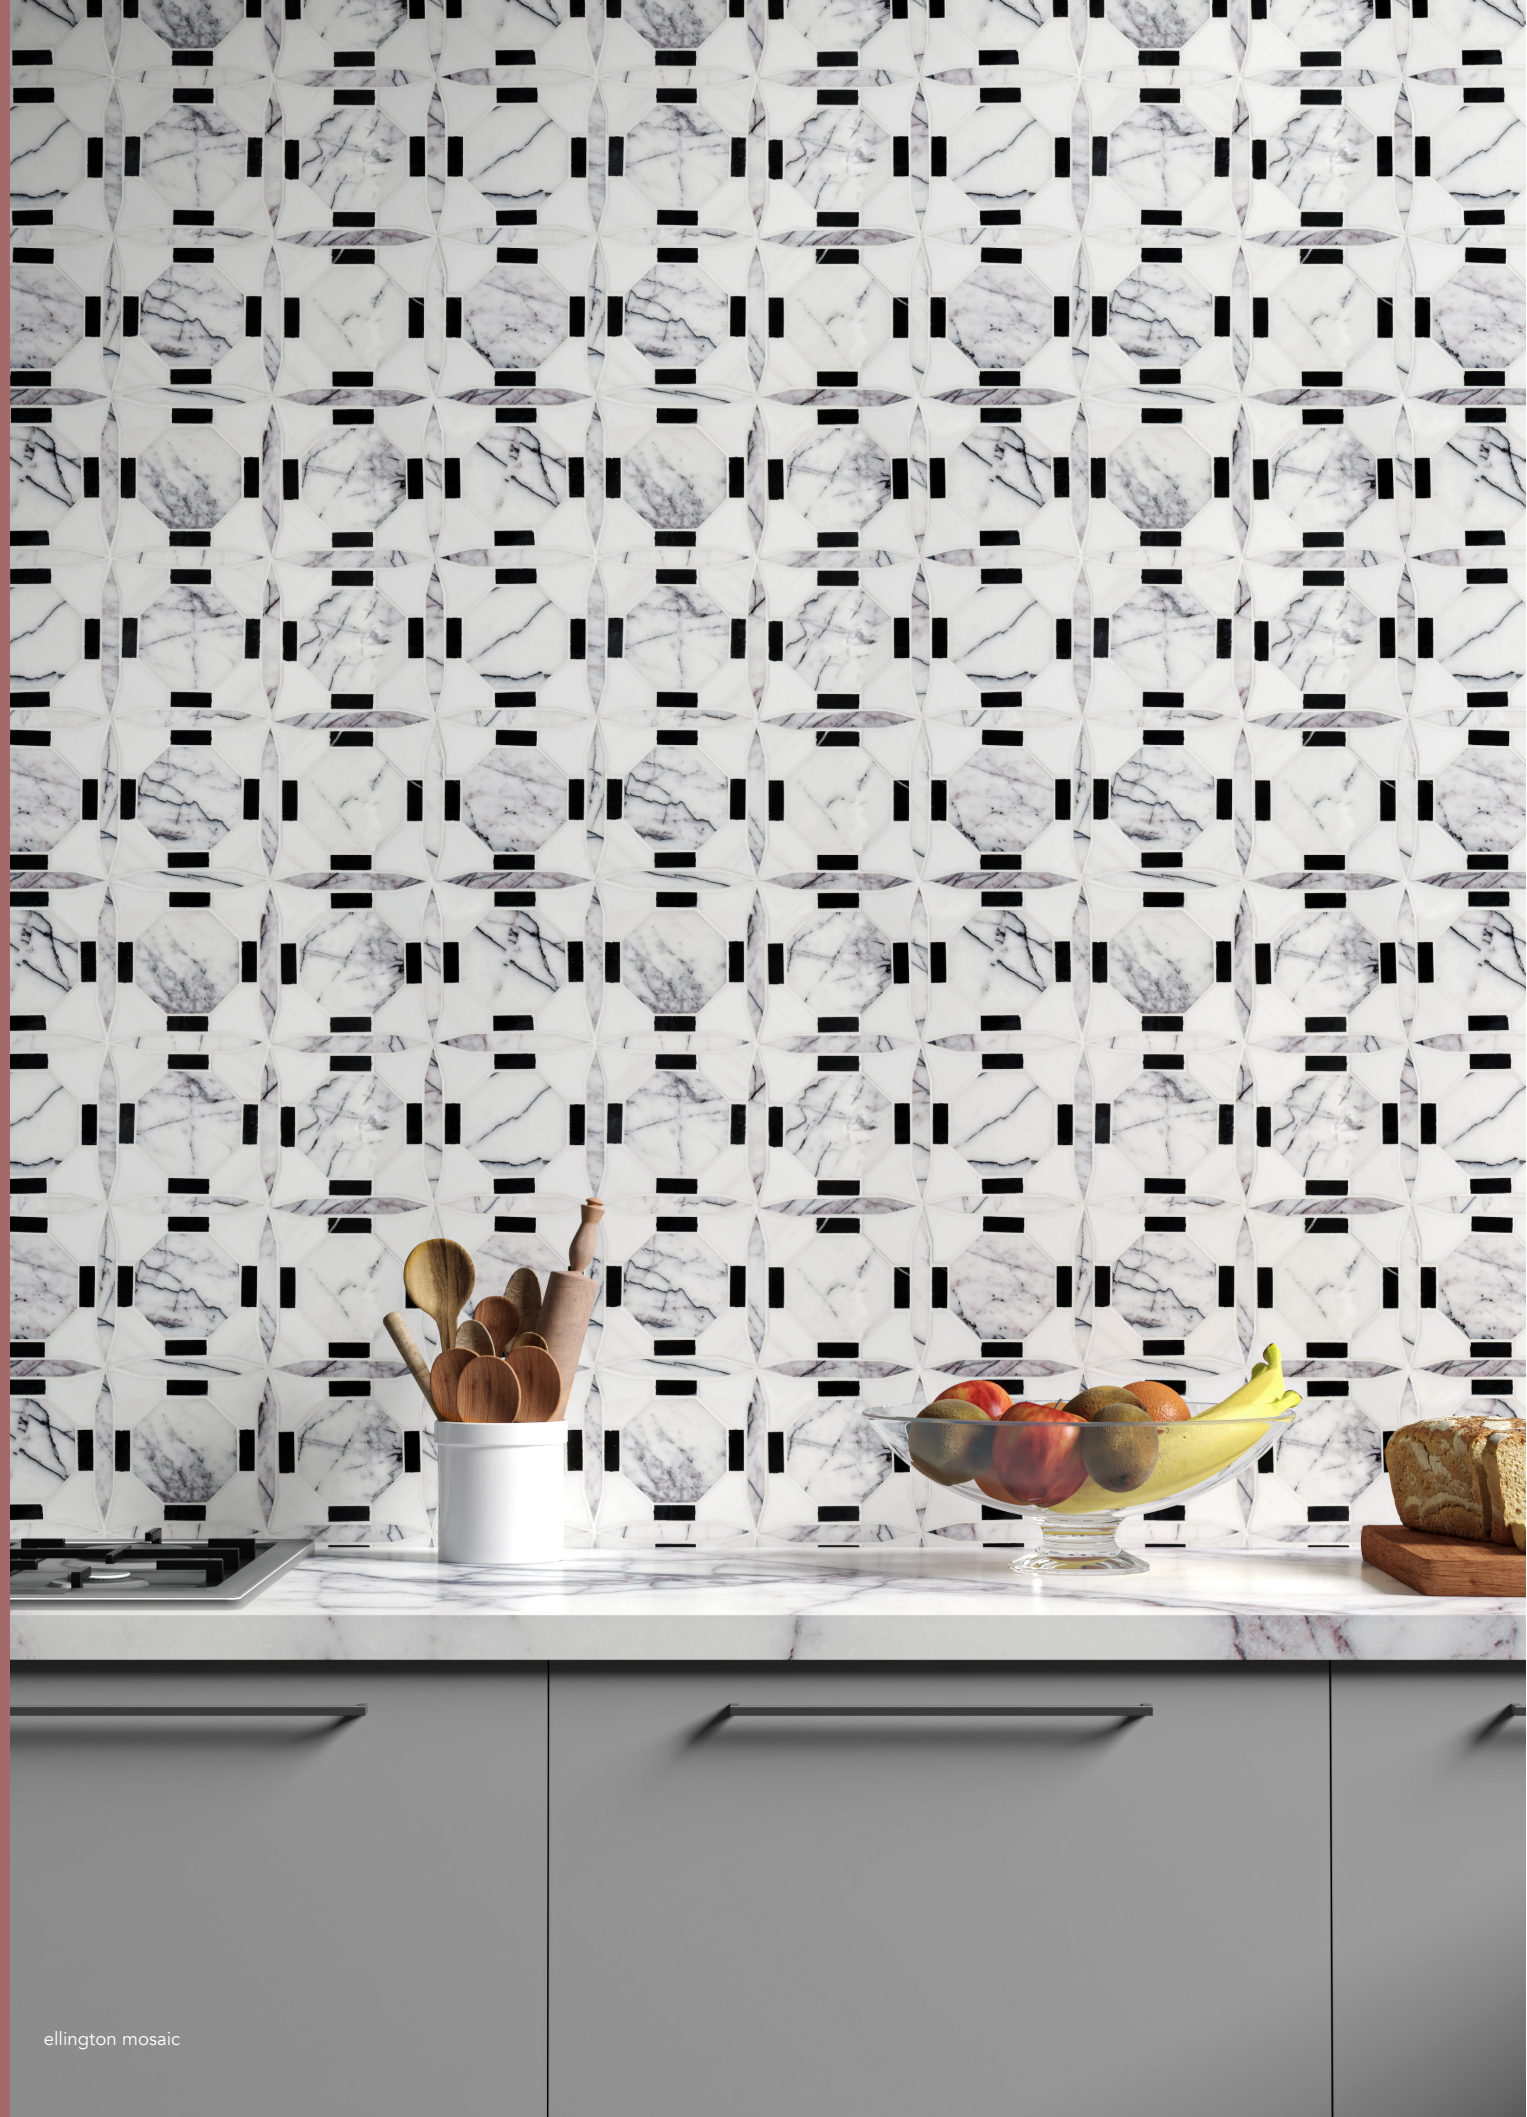

retro groove
waterjet collection

MARBLE SYSTEMS

ellington mosaic

mosaics

YNR10180 albert mosaic
red bordeaux polished - snow white honed -
honey onyx polished
11"x11 3/8"x3/8" sheets
0.87 sqft/pcs

YNR10181 aloha mosaic
calacatta green honed - snow white honed
verde tia honed
10 11/16"x10 11/16"x3/8" sheets
0.79 sqft/pcs