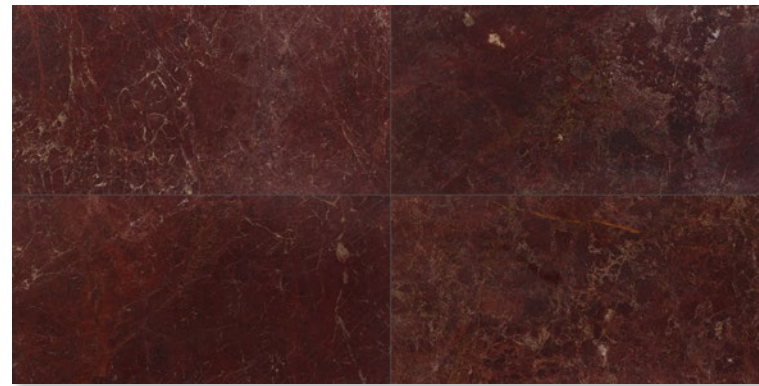

red bordeaux
marble collection

MARBLE SYSTEMS

red bordeaux honed 12"x24"

floor / wall tiles

red bordeaux honed marble

available sizes :

TL20999 3"x12"x3/8"

TL20336 12"x24"x1/2"