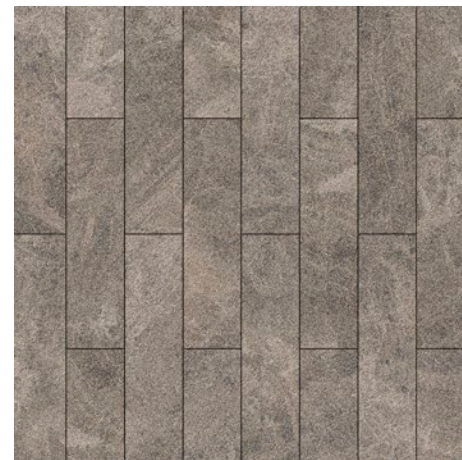

plank tile
collection

MARBLE SYSTEMS

floor / wall tiles

TL21064
seashell leather
plank tile 4"x16"x1/2"

TL21065
silver shadow leather
plank tile 4"x16"x1/2"

TL21066
iris black leather
plank tile 4"x16"x1/2"

TL21067
skyline leather
plank tile 4"x16"x1/2"

TL21068
maroon di notte leather
plank tile 4"x16"x1/2"

TL21069
diana royal leather
plank tile 4"x16"x1/2"

MARBLE SYSTEMS

www.marblesystems.com

COPYRIGHT © 2025 MARBLE SYSTEMS, INC.