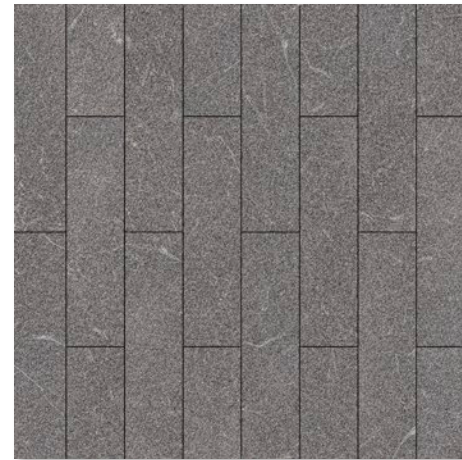

plank tile
collection

MARBLE SYSTEMS

floor / wall tiles

TL21064
seashell leather
plank tile 4"x16"x1/2"

TL21065
silver shadow leather
plank tile 4"x16"x1/2"

TL21066
iris black leather
plank tile 4"x16"x1/2"

TL21067
skyline leather
plank tile 4"x16"x1/2"

TL21068
maroon di notte leather
plank tile 4"x16"x1/2"

TL21069
diana royal leather
plank tile 4"x16"x1/2"

MARBLE SYSTEMS

www.marblesystems.com

COPYRIGHT © 2025 MARBLE SYSTEMS, INC.