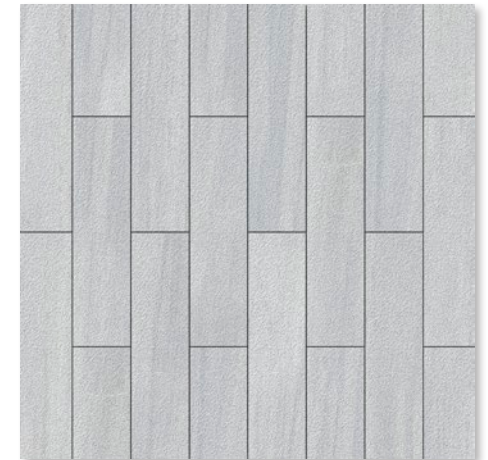

plank tile
collection

MARBLE SYSTEMS

floor / wall tiles

TL21064
seashell leather
plank tile 4"x16"x1/2"

TL21065
silver shadow leather
plank tile 4"x16"x1/2"

TL21066
iris black leather
plank tile 4"x16"x1/2"

TL21067
skyline leather
plank tile 4"x16"x1/2"

TL21068
maroon di notte leather
plank tile 4"x16"x1/2"

TL21069
diana royal leather
plank tile 4"x16"x1/2"

MARBLE SYSTEMS

www.marblesystems.com

COPYRIGHT © 2025 MARBLE SYSTEMS, INC.