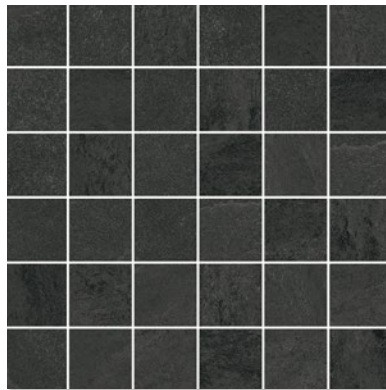

mosaic

WNB00489
slate 2"x2" natural
12"x12" mosaic
1.03 sqft/pcs
in stock