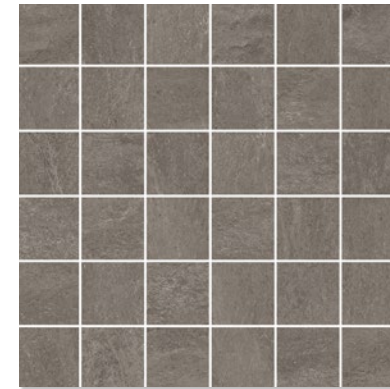

mosaic

WNB00486
dark grey 2"x2" natural
12"x12" mosaic
1.03 sqft/pcs
in stock

base

More sizes or finishes may be available through special order. Please contact your sales representative for more details.