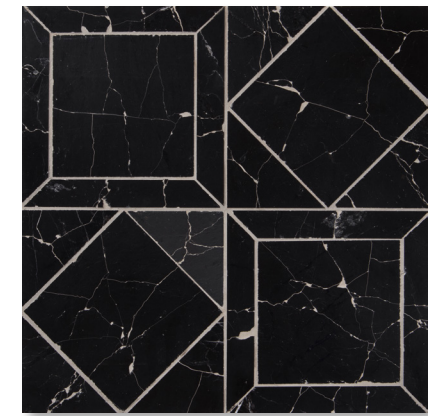

palazzo
marble collection

MARBLE SYSTEMS

black honed marble palazzo pattern

palazzo marble

The Palazzo Marble Collection blends antique and contemporary styles to create a timeless, one-of-a-kind look. These 12x12 marble mosaics are inspired by the stunning tiles located in the grand palazzos of Italy. They have an asymmetrical diamond pattern that recalls elegant art deco trends and mid-century styles. With a honed finish and classic neutral tones, it's perfectly adaptable for a wide array of interiors. Consisting of four mosaics made from Bianco Dolomiti, Calacatta Viola, Calacatta Amber, and Black Honed marble, the Palazzo Marble Collection is ideal for residential and commercial wall and floor installations, including kitchen backsplashes and bathrooms. Install these stylish, sophisticated tiles as an accent wall or adorn your bathroom floor for an elegant transformation

floor / wall tiles

MS60015
bianco dolomiti honed marble
palazzo pattern
12"x12"x3/8" sheets
1.0 sqft/pcs
in stock

MS60016
calacatta viola honed marble
palazzo pattern
12"x12"x3/8" sheets
1.0 sqft/pcs
in stock

MS60017
calacatta amber honed marble
palazzo pattern
12"x12"x3/8" sheets
1.0 sqft/pcs
in stock

MS60018
black honed marble
palazzo pattern
12"x12"x3/8" sheets
1.0 sqft/pcs
in stock

MARBLE SYSTEMS

www.marblesystems.com