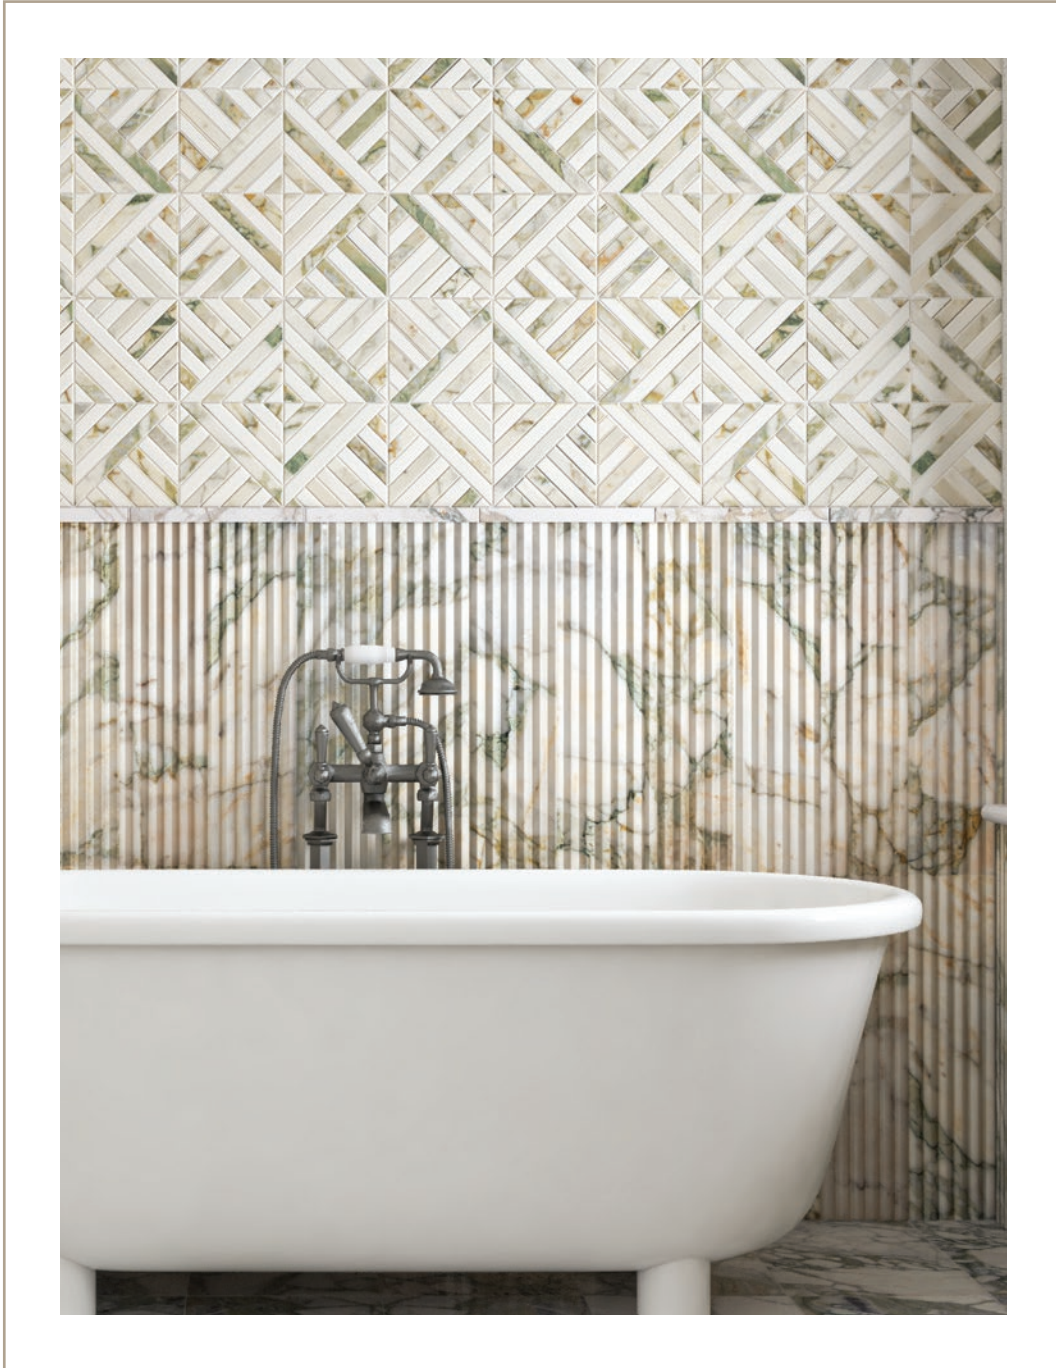

flatiron  
moulding collection

**MARBLE SYSTEMS**

vanilla honed flatiron trim

trims

ML01002  
allure light honed  
marble flatiron trim  
1"x12"x3/4"  
0.08 sqft/pcs  
in stock

ML01003  
bianco dolomiti classic  
honed marble flatiron trim  
1"x12"x3/4"  
0.08 sqft/pcs  
in stock

ML01004  
calacatta gold royal  
honed marble flatiron trim  
1"x12"x3/4"  
0.08 sqft/pcs  
in stock

ML00993  
calacatta green honed  
marble flatiron trim  
1"x12"x3/4"  
0.08 sqft/pcs  
in stock

ML01005  
diana royal honed  
marble flatiron trim  
1"x12"x3/4"  
0.08 sqft/pcs  
in stock

ML01000  
vanilla honed  
marble flatiron  
1"x12"x3/4"  
0.08 sqft/pcs  
in stock

Usage

- Backsplash
- Bath Walls
- Commercial Interior Walls
- Residential Interior Walls
- Shower Walls

V2 = SLIGHT VARIATION:  
Clearly distinguishable  
differences in texture and/or  
pattern within similar colors.