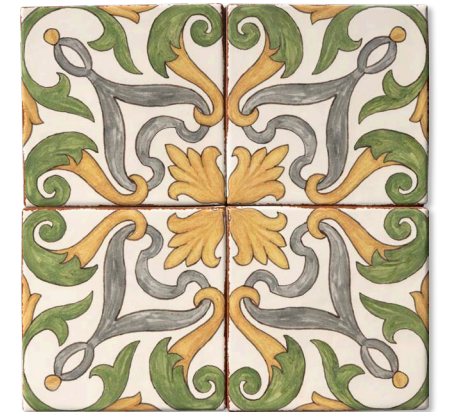

evora
terra cotta collection

MARBLE SYSTEMS

evora

Evora captures the spirit of Portuguese design, offering a collection of 6"x6" terracotta tiles that exude character and authenticity. The detailed patterns are designed to infuse spaces with warmth and charm, transforming walls and floors into works of art.

V2 = SLIGHT VARIATION:
Clearly distinguishable differences
in texture and/or pattern within
similar colors.

These products are hand made. Variations in shade, glaze, and dimensions may vary from shipment to shipment. These products has subtle variation in tone and texture. Variation is inherent to the handmade process and is intentional . Marbe Systems assumes no liability in these cases.

guardo

floor / wall tiles

TL80904
lisbon matte terra cotta
6"x6"x3/8"
0.25 sqft/pcs

TL80905
porto matte terra cotta
6"x6"x3/8"
0.25 sqft/pcs

TL80906
faro matte terra cotta
6"x6"x3/8"
0.25 sqft/pcs

TL80907
guardo matte terra cotta
6"x6"x3/8"
0.25 sqft/pcs

TL80908
braga matte terra cotta
6"x6"x3/8"
0.25 sqft/pcs

TL80909
tavira matte terra cotta
6"x6"x3/8"
0.25 sqft/pcs

trim

ML80176
seine edge trim terra cotta
5/8"x6"x3/8"

MARBLE SYSTEMS

www.marblesystems.com