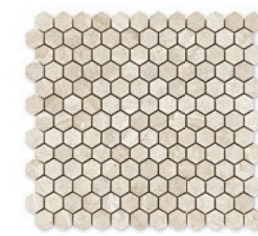

ML01044
diana royal honed
thin fluted
18"x36"x1/2" sheets
4.5 sqft/pcs

ML00981
diana royal honed
fluted trim
6"x24"x3/4" sheets
1 sqft/pcs

ML00957
diana royal honed
fluted trim
6"x12"x3/4" sheets
0.50 sqft/pcs

mosaics

MS00991
diana royal honed
1"x1"
12"x12"x3/8" sheets
1.00 sqft/pcs

MS00956
diana royal honed
2"x2"
12"x12"x3/8" sheets
1.00 sqft/pcs

MS01246
diana royal & paradise
honed basket weave 1"x2"
12"x12"x3/8" sheets
1.00 sqft/pcs

MS01245
diana royal honed
hexagon 2"
10 3/8"x12"x3/8" sheets
0.86 sqft/pcs

MS01467
diana royal honed
herringbone 1"x2"
12 1/8"x13 3/8"x3/8" sheets
0.90 sqft/pcs

MS02311
diana royal honed
herringbone 5/8"x3"
12"x12"x3/8" sheets
1.00 sqft/pcs

MS02297
diana royal honed
hexagon 2"
11 5/8"x12"x3/8" sheets
1.00 sqft/pcs

MS90811
diana royal honed
5/8"x3"
12"x12"x3/8" sheets
1.00 sqft/pcs

MS02171
Diana Royal Multi Finish
Penny Round
111/4"x113/4"x3/8" sheets
0.88 sqft/pcs