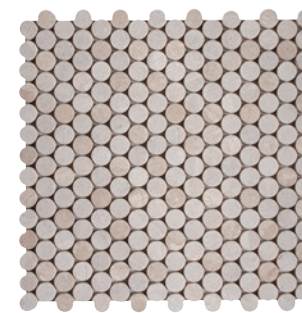

ML01044
diana royal honed
thin fluted
18"x36"x1/2" sheets
4.5 sqft/pcs

ML00981
diana royal honed
fluted trim
6"x24"x3/4" sheets
1 sqft/pcs

ML00957
diana royal honed
fluted trim
6"x12"x3/4" sheets
0.50 sqft/pcs

mosaics

MS00991
diana royal honed
1"x1"
12"x12"x3/8" sheets
1.00 sqft/pcs

MS00956
diana royal honed
2"x2"
12"x12"x3/8" sheets
1.00 sqft/pcs

MS01246
diana royal & paradise
honed basket weave 1"x2"
12"x12"x3/8" sheets
1.00 sqft/pcs

MS01245
diana royal honed
hexagon 2"
10 3/8"x12"x3/8" sheets
0.86 sqft/pcs

MS01467
diana royal honed
herringbone 1"x2"
12 1/8"x13 3/8"x3/8" sheets
0.90 sqft/pcs

MS02311
diana royal honed
herringbone 5/8"x3"
12"x12"x3/8" sheets
1.00 sqft/pcs

MS02297
diana royal honed
hexagon 2"
11 5/8"x12"x3/8" sheets
1.00 sqft/pcs

MS90811
diana royal honed
5/8"x3"
12"x12"x3/8" sheets
1.00 sqft/pcs

MS02171
Diana Royal Multi Finish
Penny Round
111/4"x113/4"x3/8" sheets
0.88 sqft/pcs