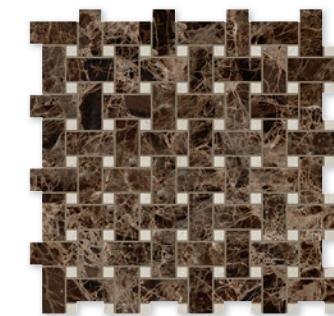

crema marfil
marble collection

MARBLE SYSTEMS

floor / wall tiles

crema marfil polished marble

available sizes

- TL90217 2 3/4"x5 1/2"x3/8"
- TL90218 5 1/2"x5 1/2"x3/8"
- TL12741 12"x12"x3/8"
- TL90757 12"x24"x3/8" bevelled
- TL91200 18"x18"x3/8"

mosaics

MS90025
crema marfil polished
1"x1"
12"x12"x3/8" sheets
1.00 sqft/pcs

MS90045
crema marfil & emperador dark
polished basket weave 1"x2"
12"x12"x3/8" sheets
1.00 sqft/pcs

MS90044
emperador dark & crema marfil
polished basket weave 1"x2"
12"x12"x3/8" sheets
1.00 sqft/pcs

moldings

ML90021
crema marfil polished
pencil liner molding
1/2"x12"x11/16"

ML90025
crema marfil polished
andorra molding
2"x12"x1"

** this color is available in various decorative tile sizes, special order basis. See dimensions collections for available sizes and shapes