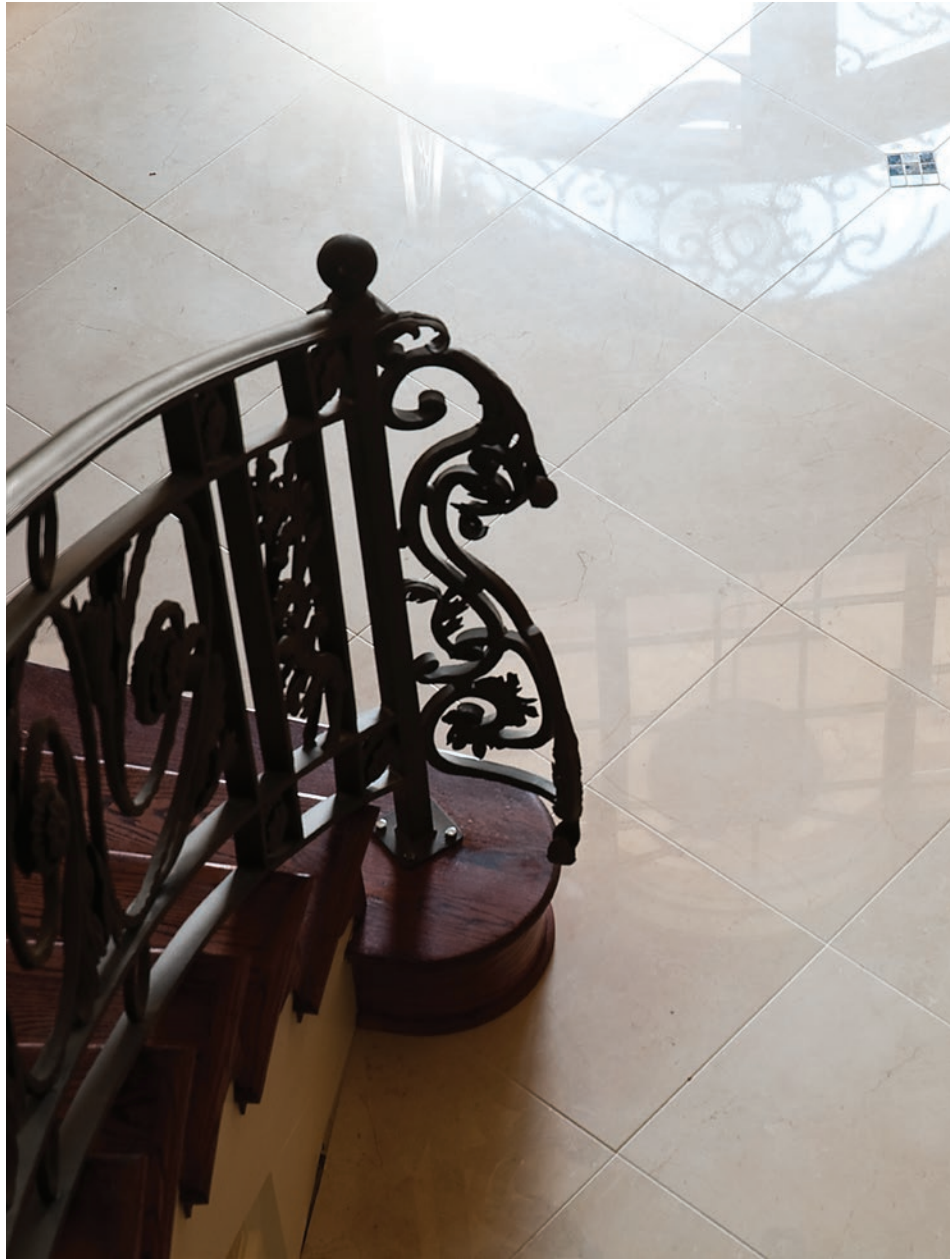

crema marfil
marble collection

MARBLE SYSTEMS

floor / wall tiles

crema marfil polished marble

available sizes

- TL90217 2 3/4"x5 1/2"x3/8"
- TL90218 5 1/2"x5 1/2"x3/8"
- TL12741 12"x12"x3/8"
- TL90757 12"x24"x3/8" bevelled
- TL91200 18"x18"x3/8"