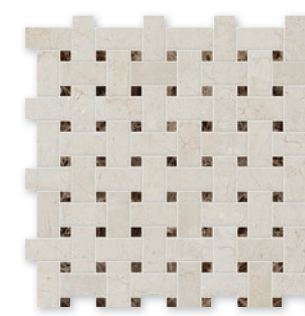

crema marfil
marble collection

MARBLE SYSTEMS

floor / wall tiles

crema marfil polished marble

available sizes

- TL90217 2 3/4"x5 1/2"x3/8"
- TL90218 5 1/2"x5 1/2"x3/8"
- TL12741 12"x12"x3/8"
- TL90757 12"x24"x3/8" bevelled
- TL91200 18"x18"x3/8"

mosaics

MS90025
crema marfil polished
1"x1"
12"x12"x3/8" sheets
1.00 sqft/pcs

MS90045
crema marfil & emperador dark
polished basket weave 1"x2"
12"x12"x3/8" sheets
1.00 sqft/pcs

MS90044
emperador dark & crema marfil
polished basket weave 1"x2"
12"x12"x3/8" sheets
1.00 sqft/pcs

moldings

ML90021
crema marfil polished
pencil liner molding
1/2"x12"x11/16"

ML90025
crema marfil polished
andorra molding
2"x12"x1"

** this color is available in various decorative tile sizes, special order basis. See dimensions collections for available sizes and shapes