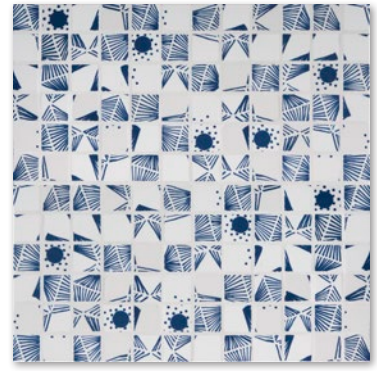

chicklet ceramic mosaic
collection

MARBLE SYSTEMS

desmond blend glossy mosaic straight joint 1"x1"

chicklet ceramic

If you like your design fresh and juicy, these are the mosaics for you! Nine favorite Country Floors ceramics get a new and delicious re-mix as mosaics in our Chicklets Collection. Abstract patterns from great names in American interior design join patterns from our own design studio in this fun and colorful mosaic. Among the highlights you'll spot favorites from our Julia Buckingham line such as the pink-peppercorn stylings of Kiss Me Quick, and a best seller from our Sue Firestone collection brings that coastal vibe home. Mix these with their larger tile versions or with a solid field. Either way, they will refresh any room.

Usage

- Backsplash
- Bath Walls
- Commercial Interior Walls
- Residential Interior Walls

V1 = Uniform Appearance:
Differences among pieces from
the same production run are
minimal.

kiss me quick blend matte mosaic straight joint 1"x1"

chicklet ceramic mosaic

MS02176
albert blend glossy
mosaic straight joint 1"x1"
12"x12"x3/8" sheets
1.00 sqft/pcs
in stock

MS02177
blue diamond blend glossy
mosaic straight joint 1"x1"
12"x12"x3/8" sheets
1.00 sqft/pcs
in stock

MS02178
coral mist blend glossy
mosaic straight joint 1"x1"
12"x12"x3/8" sheets
1.00 sqft/pcs
in stock

MS02179
desmond blend glossy
mosaic straight joint 1"x1"
12"x12"x3/8" sheets
1.00 sqft/pcs
in stock