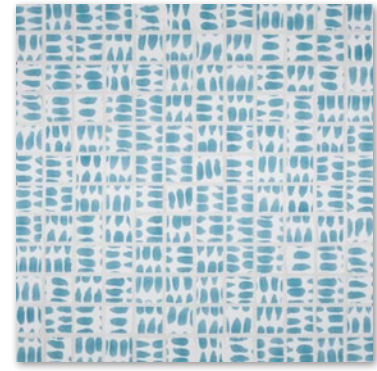

chicklet ceramic mosaic
collection

MARBLE SYSTEMS

desmond blend glossy mosaic straight joint 1"x1"

chicklet ceramic

If you like your design fresh and juicy, these are the mosaics for you! Nine favorite Country Floors ceramics get a new and delicious re-mix as mosaics in our Chicklets Collection. Abstract patterns from great names in American interior design join patterns from our own design studio in this fun and colorful mosaic. Among the highlights you'll spot favorites from our Julia Buckingham line such as the pink-peppercorn stylings of Kiss Me Quick, and a best seller from our Sue Firestone collection brings that coastal vibe home. Mix these with their larger tile versions or with a solid field. Either way, they will refresh any room.

Usage

- Backsplash
- Bath Walls
- Commercial Interior Walls
- Residential Interior Walls

V1 = Uniform Appearance:
Differences among pieces from
the same production run are
minimal.

kiss me quick blend matte mosaic straight joint 1"x1"

chicklet ceramic mosaic

MS02176
albert blend glossy
mosaic straight joint 1"x1"
12"x12"x3/8" sheets
1.00 sqft/pcs
in stock

MS02177
blue diamond blend glossy
mosaic straight joint 1"x1"
12"x12"x3/8" sheets
1.00 sqft/pcs
in stock

MS02178
coral mist blend glossy
mosaic straight joint 1"x1"
12"x12"x3/8" sheets
1.00 sqft/pcs
in stock

MS02179
desmond blend glossy
mosaic straight joint 1"x1"
12"x12"x3/8" sheets
1.00 sqft/pcs
in stock