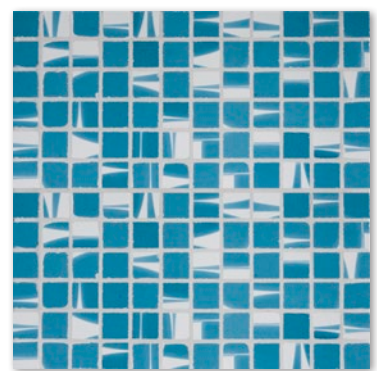

Usage

- Backsplash
- Bath Walls
- Commercial Interior Walls
- Residential Interior Walls

V1 = Uniform Appearance:
Differences among pieces from
the same production run are
minimal.

kiss me quick blend matte mosaic straight joint 1"x1"

chicklet ceramic mosaic

MS02176
albert blend glossy
mosaic straight joint 1"x1"
12"x12"x3/8" sheets
1.00 sqft/pcs
in stock

MS02177
blue diamond blend glossy
mosaic straight joint 1"x1"
12"x12"x3/8" sheets
1.00 sqft/pcs
in stock

MS02178
coral mist blend glossy
mosaic straight joint 1"x1"
12"x12"x3/8" sheets
1.00 sqft/pcs
in stock

MS02179
desmond blend glossy
mosaic straight joint 1"x1"
12"x12"x3/8" sheets
1.00 sqft/pcs
in stock

MS02180
gidget blend glossy
mosaic straight joint 1"x1"
12"x12"x3/8" sheets
1.00 sqft/pcs
in stock

MS02181
kiss me quick blend matte
mosaic straight joint 1"x1"
12"x12"x3/8" sheets
1.00 sqft/pcs
in stock