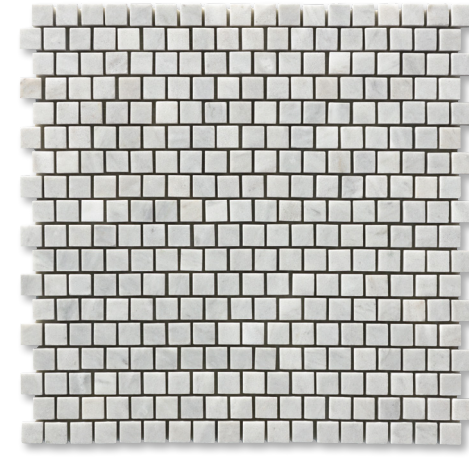

## carrara blend

The ultimate classic stone, Carrara, is the most versatile, beautiful and timeless of all marble for interior applications. This collection of Carrara blend combines a refined aesthetic with an eye to value engineering. It reads like an architect's toolkit of silky, honed Carrara Mosaics. Nature's geometric, the honeycomb-like hexagon field mosaic is a 'must' with its substantial 2-inch tesserae. Classic 5/8" squares and a lovely basketweave never go out of fashion. Speaking of fashion, the Carrara Herringbone pattern mosaic adds a touch of haberdashery-chic to any room.

### Usage

- Residential Interior Floors / Walls
- Commercial Interior Floors / Walls
- Shower Floors / Walls
- Backsplash

V2 - Slight Variation: Clearly distinguishable differences in texture and/or pattern within similar colors.

carrara blend honed marble hexagon nominal size 2" mosaic 10

mosaics

MS02245  
carrara blend honed marble  
5/8"x5/8" staggered mosaic  
12"x12"x3/8" sheets  
1 sqft/pcs  
in stock

MS02246  
carrara blend honed marble  
hexagon nominal size 2" mosaic  
10 3/8"x12"x3/8" sheets  
0.86 sqft/pcs  
in stock