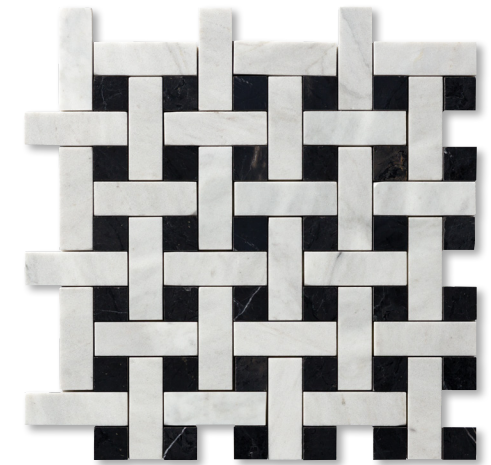

## carrara blend

The ultimate classic stone, Carrara, is the most versatile, beautiful and timeless of all marble for interior applications. This collection of Carrara blend combines a refined aesthetic with an eye to value engineering. It reads like an architect's toolkit of silky, honed Carrara Mosaics. Nature's geometric, the honeycomb-like hexagon field mosaic is a 'must' with its substantial 2-inch tesserae. Classic 5/8" squares and a lovely basketweave never go out of fashion. Speaking of fashion, the Carrara Herringbone pattern mosaic adds a touch of haberdashery-chic to any room.

carrara blend honed marble hexagon nominal size 2" mosaic 10

mosaics

MS02245  
carrara blend honed marble  
5/8"x5/8" staggered mosaic  
12"x12"x3/8" sheets  
1 sqft/pcs  
in stock

MS02246  
carrara blend honed marble  
hexagon nominal size 2" mosaic  
10 3/8"x12"x3/8" sheets  
0.86 sqft/pcs  
in stock

MS12247  
carrara blend honed marble  
herringbone 5/8"x3" mosaic  
12 1/8"x13 3/8"x3/8" sheets  
0.90 sqft/pcs  
in stock

MS02248  
carrara blend honed marble  
black honed marble  
basket weave 1"x3" mosaic  
12 5/8"x12 5/8"x3/8" sheets  
0.97 sqft/pcs  
in stock