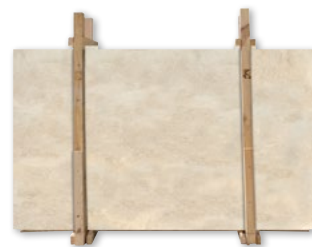

CAPPUCINO
POLISHED MARBLE COLLECTION

Product Featured: Cappucino Polished 24"x24"x3/4"

Floor / Wall Tiles

Cappucino Polished Marble

IN STOCK AVAILABLE SIZES

TL17195 12"x12"x3/8"

TL17176 12"x24"x1/2"

TL17175 18"x18"x1/2"

TL17177 24"x24"x3/4"

Slabs

SL11277 - Slab 1 1/4 "

SL11276 - Slab 3/4 "

Mosaics

MS01438
CAPPUCINO POLISHED
1" Mosaic
12"x12"x3/8" Sheets

MS01439
CAPPUCINO POLISHED
Basket Weave Mosaic
12"x12"x3/8" Sheets

MS01440
CAPPUCINO POLISHED
2" Hexagon Mosaic
10 3/8"x12"x3/8" Sheets