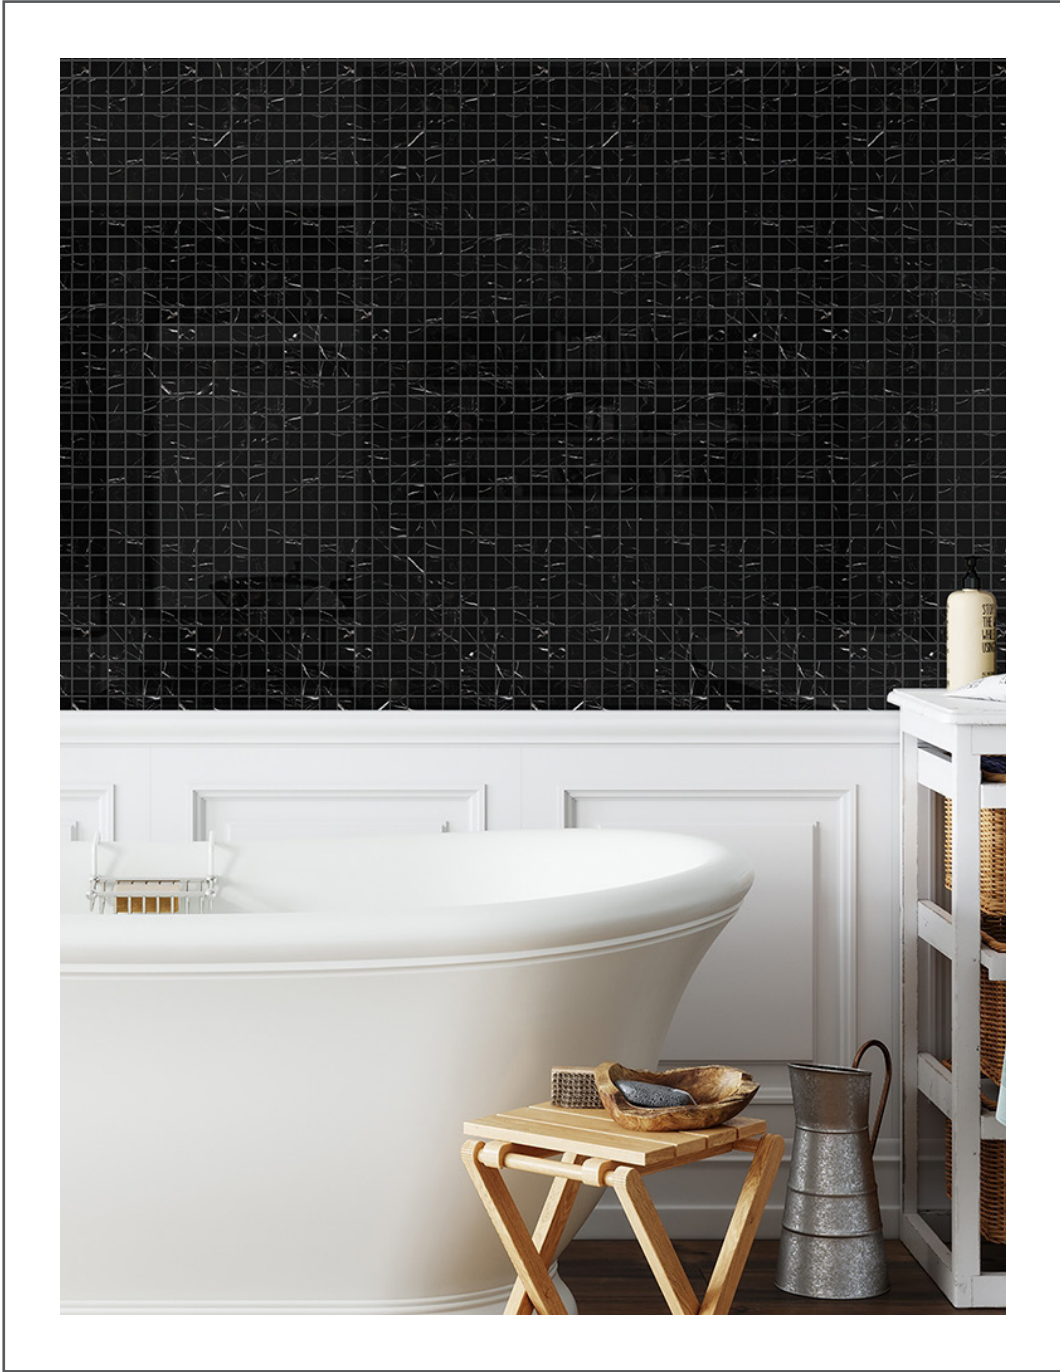

black
marble collection

MARBLE SYSTEMS