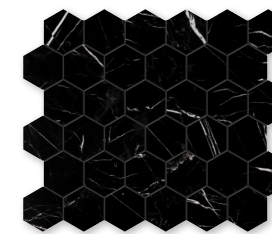

floor / wall tiles

available sizes	polished	honed
2 3/4"x5 1/2"x3/8"	TL90211	TL90214
5 1/2"x5 1/2"x3/8"	TL90212	TL90215
12"x12"x3/8"	TL90213	TL90216
12"x24"x3/8"	TL91194	TL91195
18"x18"x1/2"	TL90747	TL90748

black marble

mosaics

MS90086  
black polished  
1"x1"  
12"x12"x3/8" sheets  
1.00 sqft/pcs

MS90088  
black polished  
hexagon 2"  
12"x12"x3/8" sheets  
1.00 sqft/pcs

MS90085  
black honed  
1"x1"  
12"x12"x3/8" sheets  
1.00 sqft/pcs