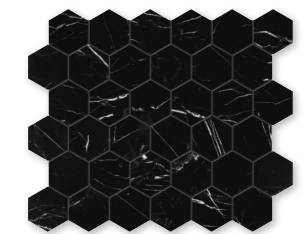

black marble

mosaics

MS90086  
black polished  
1"x1"  
12"x12"x3/8" sheets  
1.00 sqft/pcs

MS90088  
black polished  
hexagon 2"  
12"x12"x3/8" sheets  
1.00 sqft/pcs

MS90085  
black honed  
1"x1"  
12"x12"x3/8" sheets  
1.00 sqft/pcs