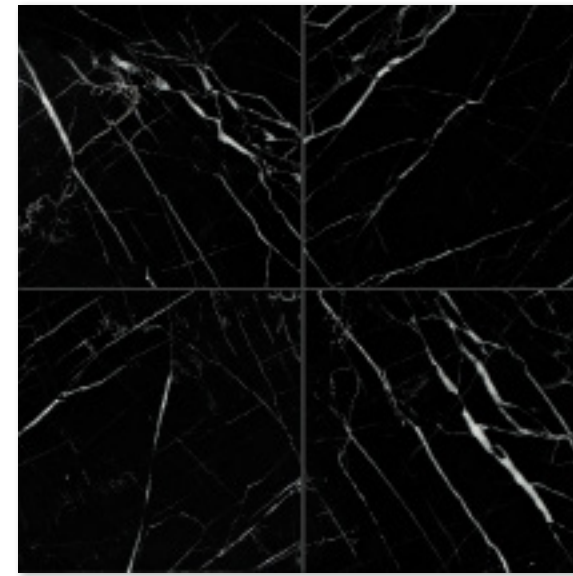

floor / wall tiles

available sizes	polished	honed
2 3/4"x5 1/2"x3/8"	TL90211	TL90214
5 1/2"x5 1/2"x3/8"	TL90212	TL90215
12"x12"x3/8"	TL90213	TL90216
12"x24"x3/8"	TL91194	TL91195
18"x18"x1/2"	TL90747	TL90748