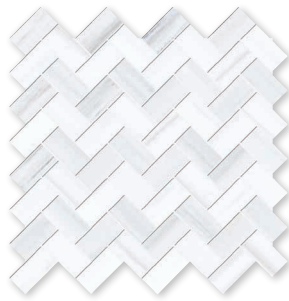

## floor / wall tiles

bianco dolomiti classic polished marble

### available sizes

TL17775 4" x 12" x 3/8" micro bev.

TL17774 12" x 12" x 3/8"

TL17656 12" x 24" x 3/8"

## mosaics

MS01641  
bianco dolomiti classic polished  
herringbone 1" x 2" mosaic  
12" x 12" x 3/8" sheets

MS01642  
bianco dolomiti classic polished  
hexagon 2"  
10 3/8" x 12 x 3/8" sheets

NW00084  
bianco dolomiti classic polished  
chevron  
13" x 10" x 3/8" sheets