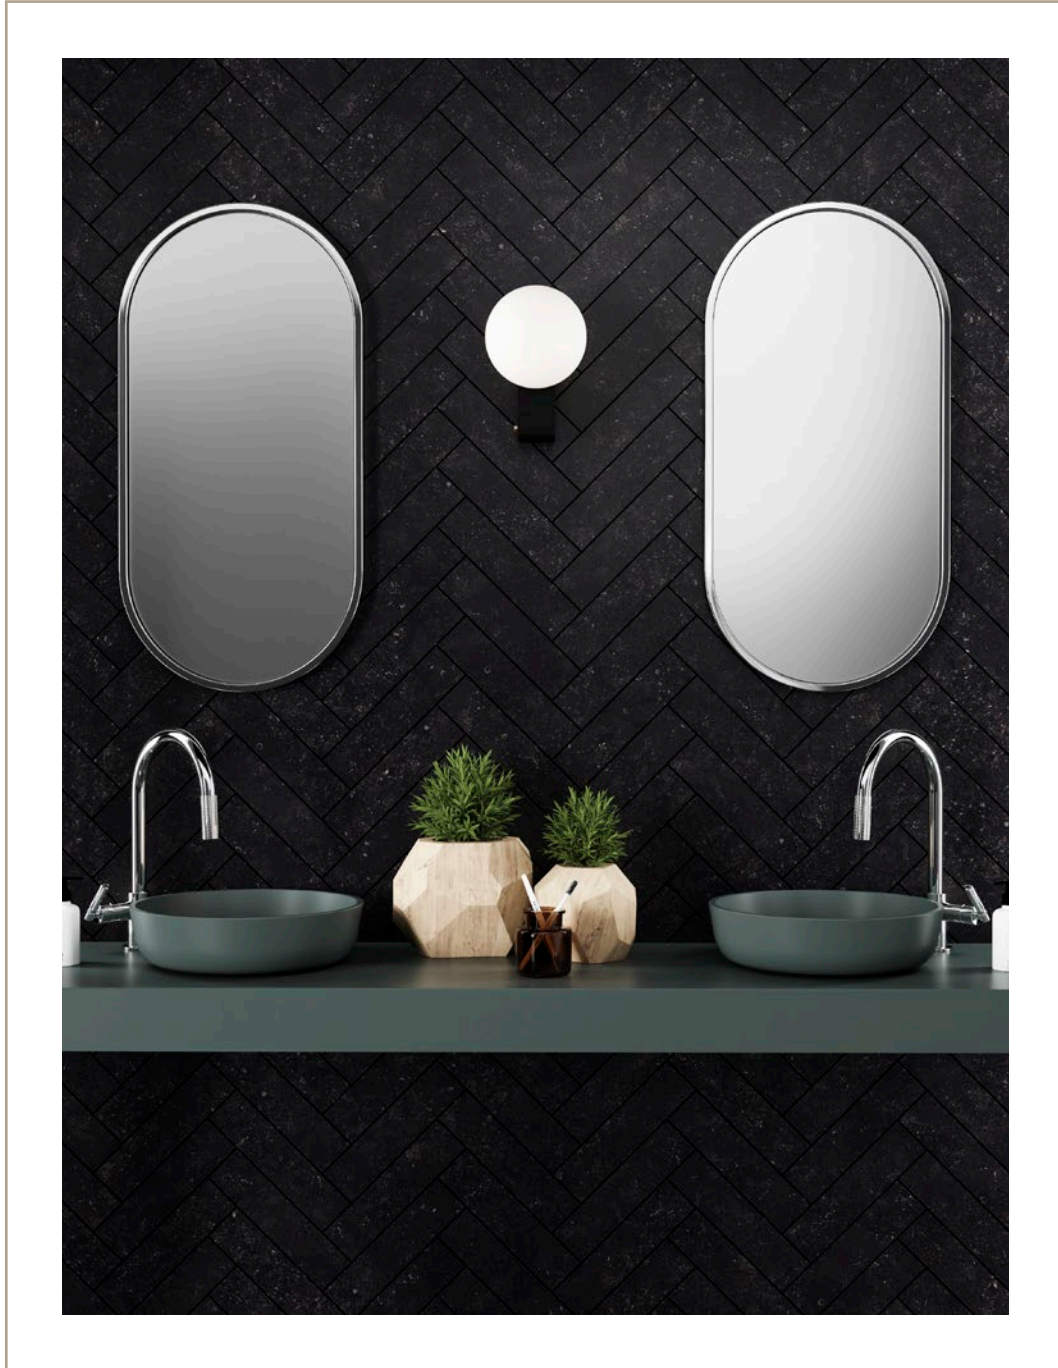

belgium blue
honed limestone collection

MARBLE SYSTEMS

belgium blue

Belgium Blue Honed Limestone is a natural stone known for its durability and aesthetic appeal. Quarried from the renowned Belgian mines, this high-quality limestone undergoes a honing process that gives it a smooth, matte finish, making it ideal for modern and minimalist designs. Its natural blue-grey tones, elegant veining, and unique texture add a sophisticated touch to any space. Whether used for flooring, wall cladding, kitchen countertops, or bathroom applications, this versatile stone is suitable for both interior and exterior projects.

Usage

- Backsplash
- Bath Floors / Walls
- Commercial Interior Floors / Walls
- Residential Interior Floors / Walls
- Shower Floors / Walls

V1 = UNIFORM APPEARANCE:
Differences among pieces from the same
production run are minimal.