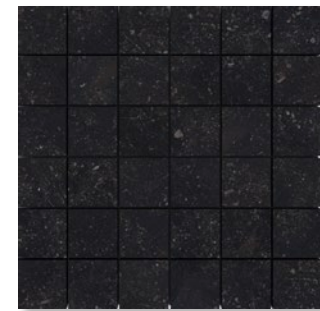

belgium blue
honed limestone collection

MARBLE SYSTEMS

belgium blue

Belgium Blue Honed Limestone is a natural stone known for its durability and aesthetic appeal. Quarried from the renowned Belgian mines, this high-quality limestone undergoes a honing process that gives it a smooth, matte finish, making it ideal for modern and minimalist designs. Its natural blue-grey tones, elegant veining, and unique texture add a sophisticated touch to any space. Whether used for flooring, wall cladding, kitchen countertops, or bathroom applications, this versatile stone is suitable for both interior and exterior projects.

belgium blue textured chevron mosaic

floor / wall tiles

belgium blue honed limestone

available sizes / in stock

TL20369 3"x12"x3/8"

TL20368 12"x24"x3/8"

mosaics

MS02269
belgium blue textured limestone
autumn leaf mosaic
11 13/16" x 13 9/16"x3/8" sheets
1.10 sqft/pcs
in stock

NW00162
belgium blue textured limestone
chevron mosaic
16"x11 7/8"x3/8" sheets
0.90 sqft/pcs
in stock

MS02352
belgium blue honed limestone
2"x2" mosaic
12"x12"x3/8" sheets
1.00 sqft/pcs
in stock

MS02353
belgium blue honed limestone
5/8"x3" herringbone mosaic
11 5/8"x12 3/8"x3/8" sheets
0.78 sqft/pcs
in stock