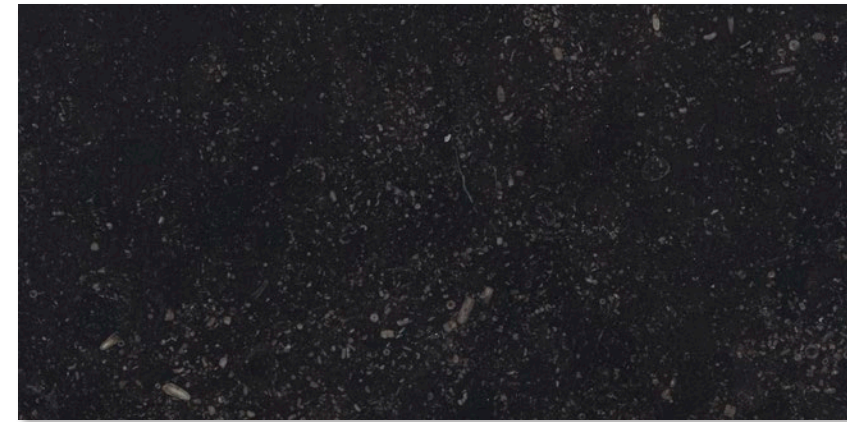

floor / wall tiles