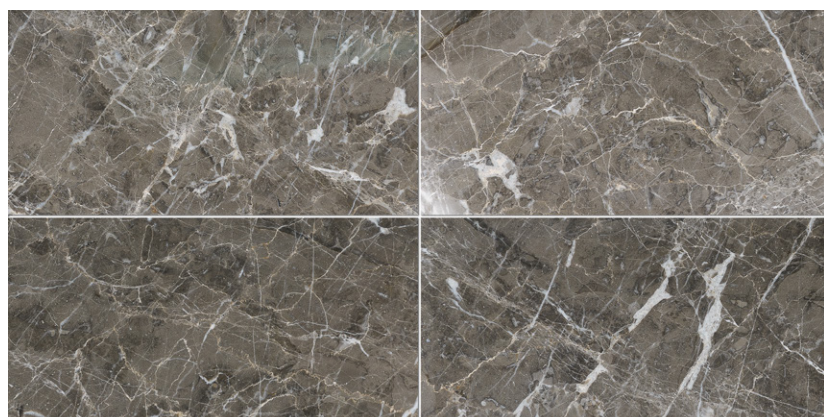

arctic gray

floor / wall tiles

TL15570 12"x24"x1/2" (30,5x61x1,2 cm)

arctic gray polished marble