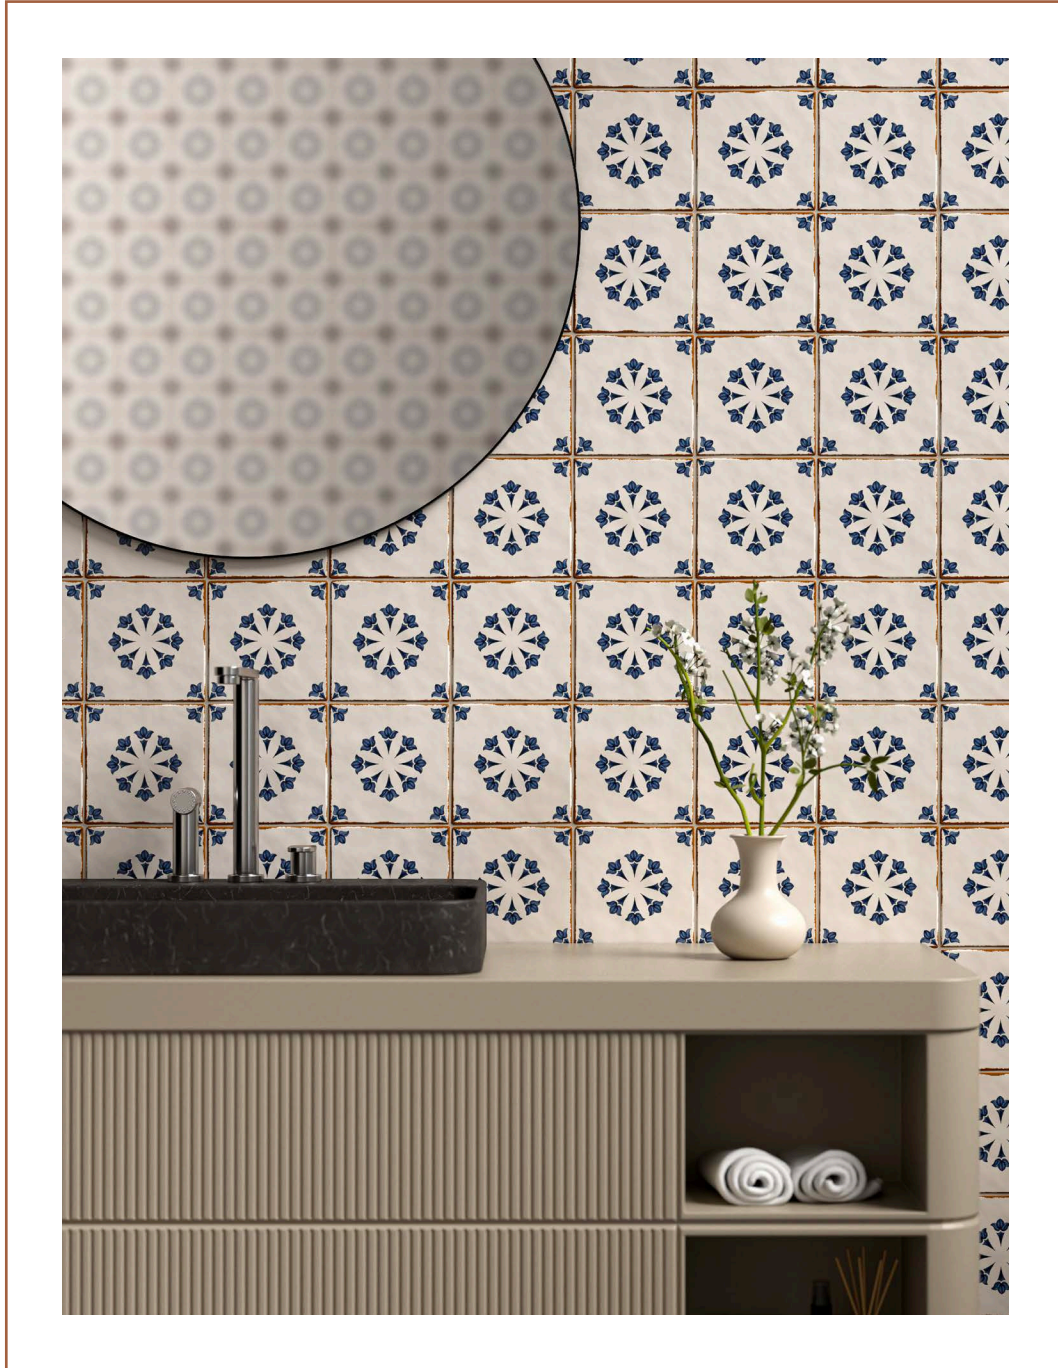

arcadia
terra cotta collection

MARBLE SYSTEMS

arcadia

Inspired by Mediterranean Grace

The Arcadia collection celebrates the soulful artistry and warm hues of Mediterranean design. These 6"x6" terracotta tiles feature intricate designs that add depth and character to any interior. From cozy kitchens to elegant living spaces, Arcadia brings a harmonious blend of tradition and modern style to your home.

Usage

- Backsplash
- Bathroom Floors / Walls
- Commercial Interior Floors / Walls
- Residential Interior Floors / Walls
- Shower Floors / Walls

V2 = SLIGHT VARIATION:
Clearly distinguishable differences
in texture and/or pattern within
similar colors.