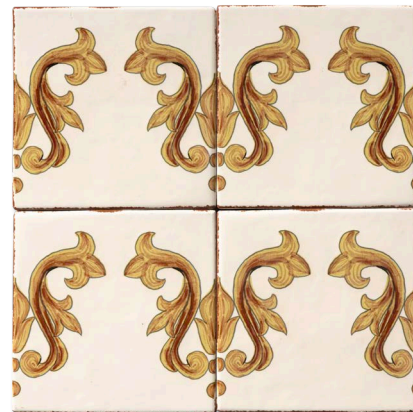

floor / wall tiles

TL80911
spire matte terra cotta
6"x6"x3/8"
0.25 sqft/pcs

TL80912
notch matte terra cotta
6"x6"x3/8"
0.25 sqft/pcs

TL80913
rosebud matte terra cotta
6"x6"x3/8"
0.25 sqft/pcs

TL80914
leif matte terra cotta
6"x6"x3/8"
0.25 sqft/pcs

TL80915
abode matte terra cotta
6"x6"x3/8"
0.25 sqft/pcs

TL80916
flutter matte terra cotta
6"x6"x3/8"
0.25 sqft/pcs

trim

ML80176
seine edge trim terra cotta
5/8"x6"x3/8"

MARBLE SYSTEMS

www.marblesystems.com