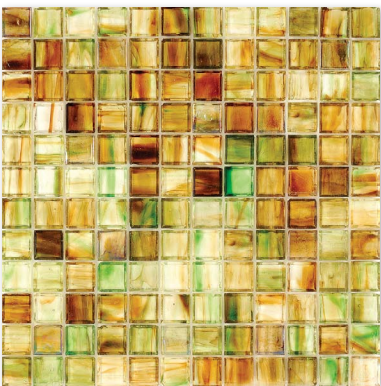

# VETRO DI MARE

GLASS COLLECTION

Product Featured: Mare Perla Solid 1"x1"

## BRINGS THE SEASPARKLES WITH SHINING COLORS...

Vetro Di Mare glass mosaic collection brings excitement to your design. The color palette with an excellent tonality fits with both traditional and modern decorations in your residential and commercial areas. The collection brings together art and esthetic and reminds one of sparkles from the sea in your wall and pool applications.

## MOSAIC FLOOR / WALL TILE

GT00060  
MARE JADE CLEAR  
1"x1"  
12"x12"x3/8" Sheets

GT00061  
MARE AZUL CLEAR  
1"x1"  
12"x12"x3/8" Sheets

GT00062  
MARE BLUE CLEAR  
1"x1"  
12"x12"x3/8" Sheets

# MOSAIC FLOOR / WALL TILE

GT00063  
MARE COCO CLEAR  
1"x1"  
12"x12"x3/8" Sheets

GT00064  
MARE PERLA SOLID  
1"x1"  
12"x12"x3/8" Sheets

GT00065  
MARE TEAL SOLID  
1"x1"  
12"x12"x3/8" Sheets

GT00066  
MARE VERDE SOLID  
1"x1"  
12"x12"x3/8" Sheets