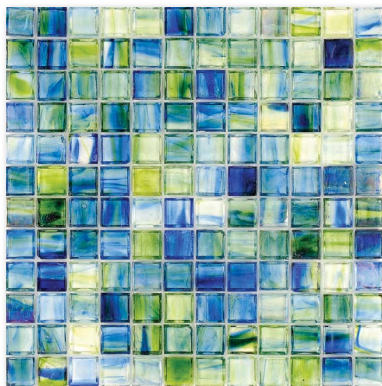

# VETRO DI MARE

GLASS COLLECTION

Product Featured: Mare Perla Solid 1"x1"

## BRINGS THE SEASPARKLES WITH SHINING COLORS...

Vetro Di Mare glass mosaic collection brings excitement to your design. The color palette with an excellent tonality fits with both traditional and modern decorations in your residential and commercial areas. The collection brings together art and esthetic and reminds one of sparkles from the sea in your wall and pool applications.

## MOSAIC FLOOR / WALL TILE

GT00060  
MARE JADE CLEAR  
1"x1"  
12"x12"x3/8" Sheets

GT00061  
MARE AZUL CLEAR  
1"x1"  
12"x12"x3/8" Sheets

GT00062  
MARE BLUE CLEAR  
1"x1"  
12"x12"x3/8" Sheets

GT00067  
MARE MIST SOLID  
1"x1"  
12"x12"x3/8" Sheets

**BRINGS THE SEASPARKLES  
WITH SHINING COLORS**

Product Featured: Mare Coco Clear 1"x1"

Product Featured: Mare Perla Solid 1"x1"