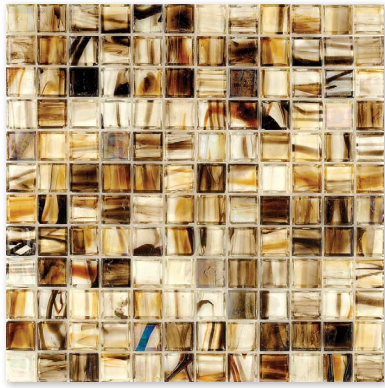

# VETRO DI MARE

GLASS COLLECTION

Product Featured: Mare Perla Solid 1"x1"

## BRINGS THE SEASPARKLES WITH SHINING COLORS...

Vetro Di Mare glass mosaic collection brings excitement to your design. The color palette with an excellent tonality fits with both traditional and modern decorations in your residential and commercial areas. The collection brings together art and esthetic and reminds one of sparkles from the sea in your wall and pool applications.

## MOSAIC FLOOR / WALL TILE

GT00060  
MARE JADE CLEAR  
1"x1"  
12"x12"x3/8" Sheets

GT00061  
MARE AZUL CLEAR  
1"x1"  
12"x12"x3/8" Sheets

GT00062  
MARE BLUE CLEAR  
1"x1"  
12"x12"x3/8" Sheets

# MOSAIC FLOOR / WALL TILE

GT00063  
MARE COCO CLEAR  
1"x1"  
12"x12"x3/8" Sheets

GT00064  
MARE PERLA SOLID  
1"x1"  
12"x12"x3/8" Sheets

GT00065  
MARE TEAL SOLID  
1"x1"  
12"x12"x3/8" Sheets

GT00066  
MARE VERDE SOLID  
1"x1"  
12"x12"x3/8" Sheets