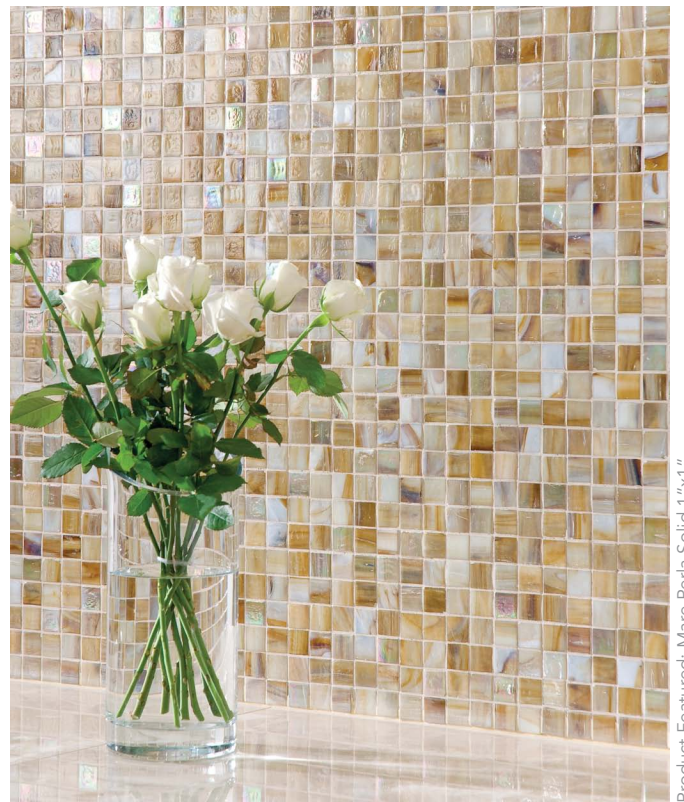

Product Featured: Mare Perla Solid 1"x1"