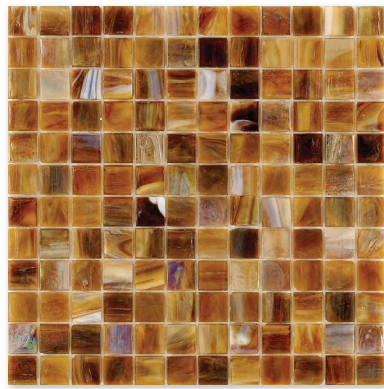

## BRINGS THE SEASPARKLES WITH SHINING COLORS...

Vetro Di Mare glass mosaic collection brings excitement to your design. The color palette with an excellent tonality fits with both traditional and modern decorations in your residential and commercial areas. The collection brings together art and esthetic and reminds one of sparkles from the sea in your wall and pool applications.

## MOSAIC FLOOR / WALL TILE

GT00060  
MARE JADE CLEAR  
1"x1"  
12"x12"x3/8" Sheets

GT00061  
MARE AZUL CLEAR  
1"x1"  
12"x12"x3/8" Sheets

GT00062  
MARE BLUE CLEAR  
1"x1"  
12"x12"x3/8" Sheets

# MOSAIC FLOOR / WALL TILE

GT00063  
MARE COCO CLEAR  
1"x1"  
12"x12"x3/8" Sheets

GT00064  
MARE PERLA SOLID  
1"x1"  
12"x12"x3/8" Sheets

GT00065  
MARE TEAL SOLID  
1"x1"  
12"x12"x3/8" Sheets

GT00066  
MARE VERDE SOLID  
1"x1"  
12"x12"x3/8" Sheets

GT00067  
MARE MIST SOLID  
1"x1"  
12"x12"x3/8" Sheets

**BRINGS THE SEASPARKLES  
WITH SHINING COLORS**

Product Featured: Mare Coco Clear 1"x1"

Product Featured: Mare Perla Solid 1"x1"