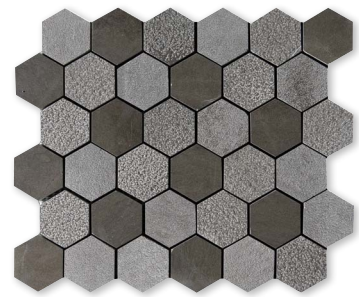

# TOUCH TONE

TEXTURED HEXAGON 2" MOSAICS

## MOSAIC FLOOR / WALL TILE

MS01287  
ALLURE&GLACIER  
Full Hexagon Textured Mosaic  
10 3/8"x12"x3/8" Sheets

MS01288  
AUBERGE  
Full Hexagon Textured Mosaic  
10 3/8"x12"x3/8" Sheets

MS01289  
BOSPHORUS  
Full Hexagon Textured Mosaic  
10 3/8"x12"x3/8" Sheets

## MOSAIC FLOOR / WALL TILE

MS01290  
CHAMPAGNE  
Full Hexagon Textured Mosaic  
10 3/8"x12"x3/8" Sheets

MS01291  
DIANA ROYAL  
Full Hexagon Textured Mosaic  
10 3/8"x12"x3/8" Sheets

MS01292  
GLACIER  
Full Hexagon Textured Mosaic  
10 3/8"x12"x3/8" Sheets