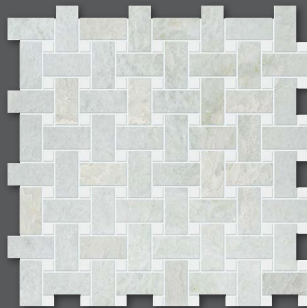

THASSOS WHITE

COLLECTION

Product Featured: Thassos White 2 3/4"x 5 1/2"x3/8", Thassos 1"x1" Mosaic

A CLASSIC STATEMENT OF ELEGANCE, BEAUTY AND TRADITION

The elegance, beauty and tradition of Thassos White Marble, which has its beginnings on a small island in the Northern Aegean Sea, make these tiles a superb selection. This stone has been quarried and used as a building material since ancient times for statues of art, buildings, monuments and interiors of homes throughout the centuries. This floor and wall covering, with its inherent beauty and purity of white combined with tiles, mosaics, decorative trims and slabs for countertops, walls and stairs, make this a natural choice for yesterday's, today's and tomorrow's elegant residences.

FLOOR / WALL TILE

Color : Thassos White Polished Marble

Color : Black Polished Marble

IN STOCK AVAILABLE SIZES

Thassos White	Black	
TL13391	TL90211	2 3/4"x5 1/2"x3/8"
TL90064	TL90213	12"x12"x3/8"
TL90063	-	18"x18"x1/2"

MOSAIC FLOOR/WALL TILE

MS00718
THASSOS WHITE POLISHED
1"x1"
12"x12"x3/8" Sheets

MS90042
THASSOS WHITE & MING GREEN
POLISHED Basket Weave 1"x2"
12"x12"x3/8" Sheets

MS90100
THASSOS WHITE & BLUE CELESTE
POLISHED Basket Weave 1"x2"
12"x12"x3/8" Sheets

MS90043
MING GREEN & THASSOS WHITE
POLISHED Basket Weave 1"x2"
12"x12"x3/8" Sheets

MS90086
BLACK POLISHED
1"x1"
12"x12"x3/8" Sheets

MS90088
BLACK POLISHED
Hexagon 2"
10 3/8"x12x3/8" Sheets

SLABS

SL90109 SLAB 1 1/4"
SL90108 SLAB 3/4"