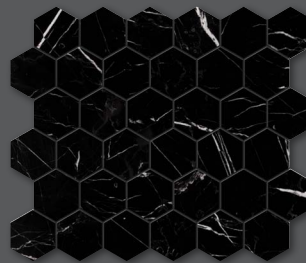

MS90088
BLACK POLISHED
Hexagon 2"
10 3/8"x12x3/8" Sheets