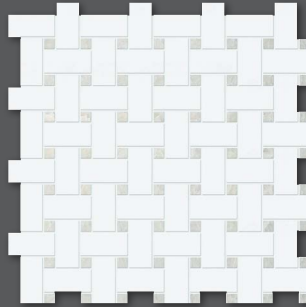

MS90042
THASSOS WHITE & MING GREEN
POLISHED Basket Weave 1"x2"
12"x12"x3/8" Sheets