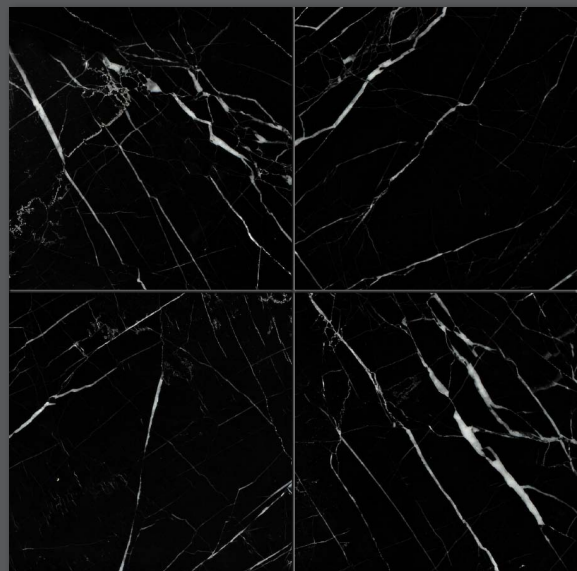

THASSOS WHITE

COLLECTION

Product Featured: Thassos White 2 3/4"x 5 1/2"x3/8", Thassos 1"x1" Mosaic

A CLASSIC STATEMENT OF ELEGANCE, BEAUTY AND TRADITION

The elegance, beauty and tradition of Thassos White Marble, which has its beginnings on a small island in the Northern Aegean Sea, make these tiles a superb selection. This stone has been quarried and used as a building material since ancient times for statues of art, buildings, monuments and interiors of homes throughout the centuries. This floor and wall covering, with its inherent beauty and purity of white combined with tiles, mosaics, decorative trims and slabs for countertops, walls and stairs, make this a natural choice for yesterday's, today's and tomorrow's elegant residences.

FLOOR / WALL TILE

Color : Thassos White Polished Marble

Color : Black Polished Marble

IN STOCK AVAILABLE SIZES

Thassos White	Black	
TL13391	TL90211	2 3/4"x5 1/2"x3/8"
TL90064	TL90213	12"x12"x3/8"
TL90063	-	18"x18"x1/2"