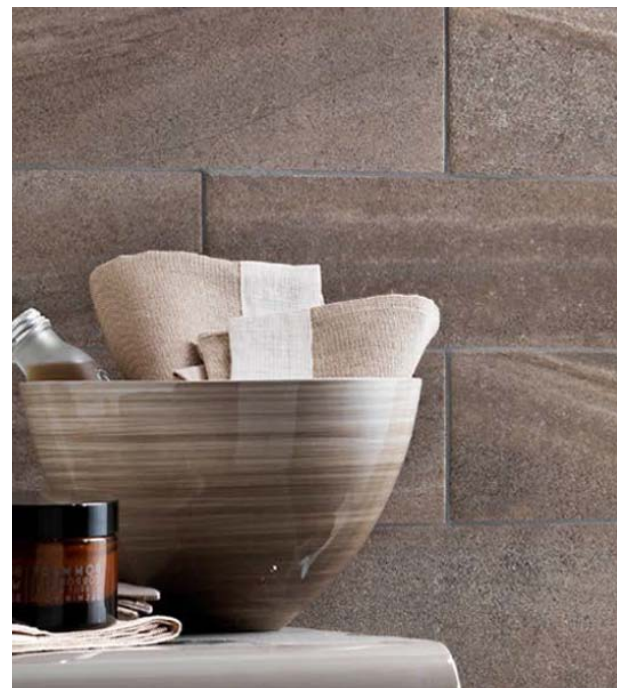

MOSAIC FLOOR / WALL TILE