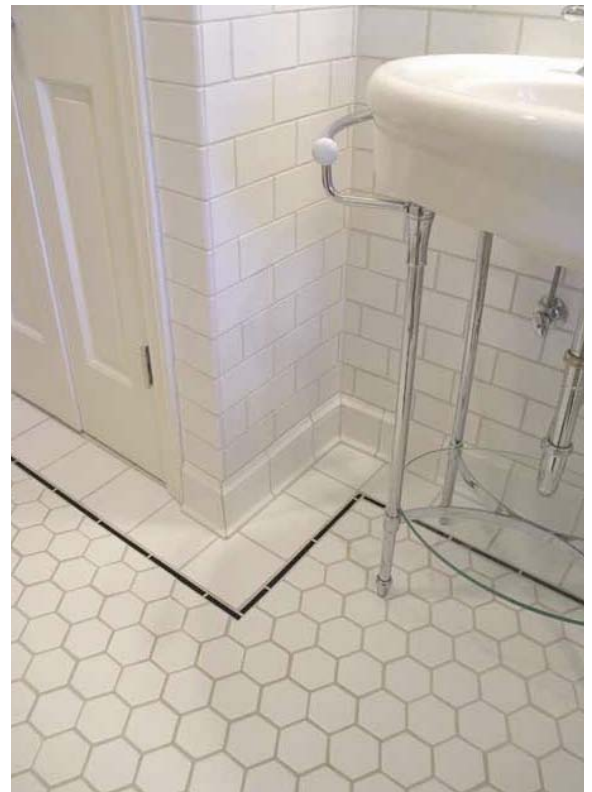

Product Featured: Mg White 2" Hexagon, White Ice Bright U81 3"x6"