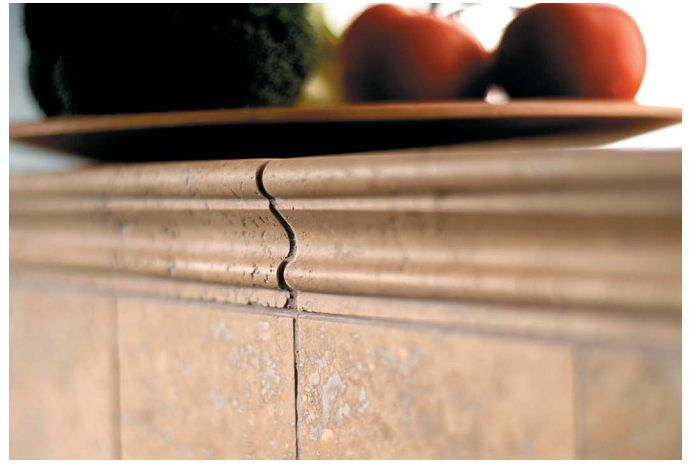

Product Featured: Walnut Dark Andorra, Walnut Dark Honed&Filled 12"x12"x3/8"