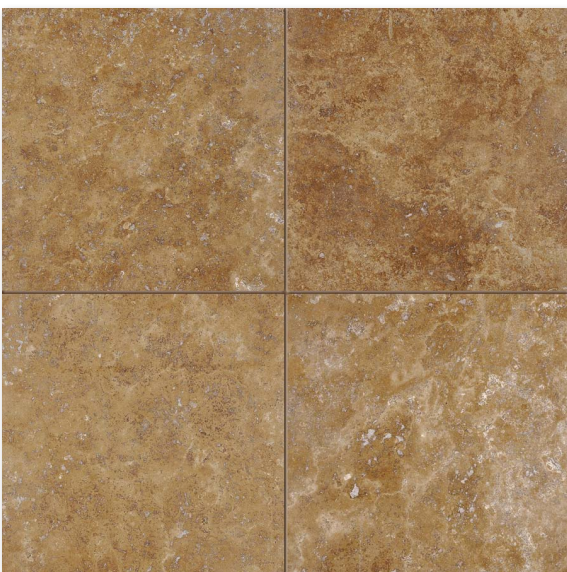

WALNUT DARK PATIKA

COLLECTION

Product Featured: Walnut Dark Honed&Filled 18"x18"x1/2", Walnut Dark Honed&Filled 12"x12"x3/8", Ivory Honed&Filled 12"x12"

PERMANENCE IN AN EVER-CHANGING WORLD

The Patika Stone Collection combines art and craftsmanship to create an exceptional honed and filled natural travertine. Design options of sizes, shapes, mosaics and decorative trim pieces abound in this collection. This smooth yet unique surface in four designer neutral colors will add a refined touch to any floor, wall, backsplash or countertop in both residential and commercial applications.

FLOOR / WALL TILE

IN STOCK AVAILABLE SIZES

TL10875	4"x4"x3/8"
TL13385	2 3/4"x5 1/2"x3/8"
TL10173	12"x12"x3/8"
TL10286	18"x18"x1/2"
TL15260	24"x24"x1/2"

SPECIAL ORDER AVAILABLE SIZES

4"x18"x1/2"	6"x24"x1/2"
6"x18"x1/2"	8"x24"x1/2"
9"x18"x1/2"	12"x24"x1/2"

Color : Walnut Dark Honed&Filled Travertine

SLABS

**PERFECT FOR CUSTOM SOLUTIONS:
COUNTERTOPS, VANITY TOPS,
TUB DECK,
STEPS & RISERS...**

SL10388 SLAB 1 1/4"
SL10795 SLAB 3/4"

Product Featured: Walnut Dark Andorra, Walnut Dark Honed&Filled 12"x12"x3/8"

MOSAIC FLOOR / WALL TILE

MS00717
WALNUT DARK HONED&FILLED
1"x1"
12"x12"x3/8" Sheets

MS00714
WALNUT DARK & IVORY HONED&FILLED
Basket Weave 1"x2"
12"x12"x3/8" Sheets

MS00715
WALNUT DARK HONED&FILLED
Hexagon 2"
10 3/8"x12x3/8" Sheets