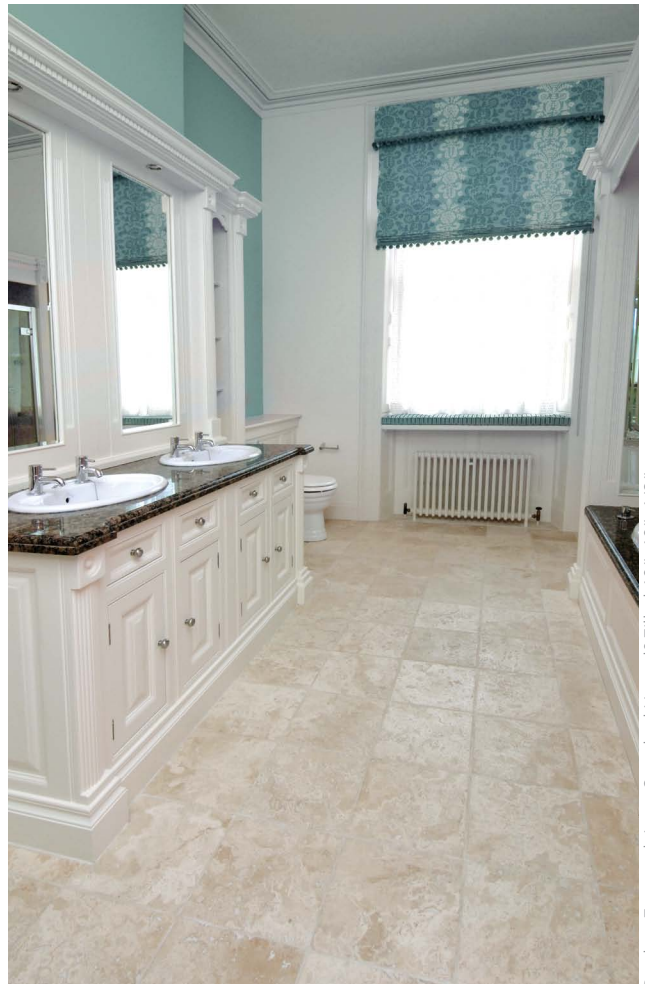

## PERMANENCE IN AN EVER-CHANGING WORLD

The Patika Stone Collection combines art and craftsmanship to create an exceptional honed and filled natural travertine. Design options of sizes, shapes, mosaics and decorative trim pieces abound in this collection. This smooth yet unique surface in four designer neutral colors will add a refined touch to any floor, wall, backsplash or countertop in both residential and commercial applications.

**Ivory Standard Honed&Filled Travertine**  
TL11389 - 18"x18"x1/2"

**Ivory Classic Honed&Filled Travertine**  
TL10460 - 12"x12"x3/8"  
TL10465 - 18"x18"x1/2"  
TL10461 - 24"x24"x5/8"

**Golden Sienna Honed&Filled Travertine**  
TL11315 - 18"x18"x1/2" (Special Order)

**PERMANENCE IN AN  
EVER-CHANGING WORLD**

Product Featured: Ivory Standard Honed&Filled 18"x18"x1/2"