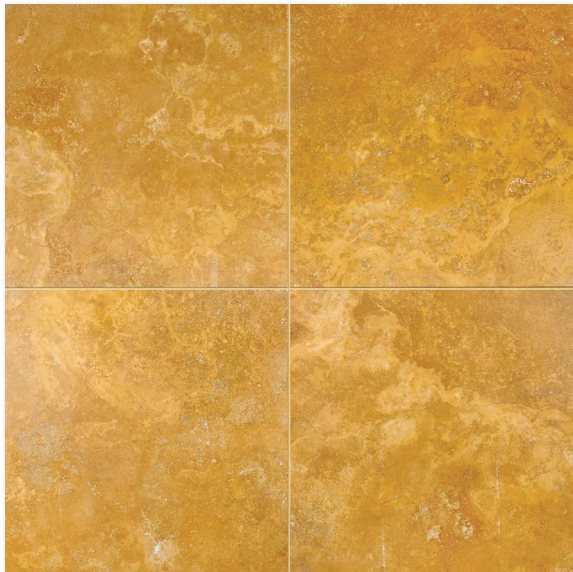

## PERMANENCE IN AN EVER-CHANGING WORLD

The Patika Stone Collection combines art and craftsmanship to create an exceptional honed and filled natural travertine. Design options of sizes, shapes, mosaics and decorative trim pieces abound in this collection. This smooth yet unique surface in four designer neutral colors will add a refined touch to any floor, wall, backsplash or countertop in both residential and commercial applications.

## FLOOR / WALL TILE

**Ivory Light Honed&Filled Travertine**  
TL10356 - 18"x18"x1/2"  
TL13298 - 24"x24"x1/2"  
TL13613 - 36"x36"x3/4"

**Ivory Light Standard Honed&Filled Travertine**  
TL11624 - 18"x18"x1/2"  
TL11505 - 24"x24"x1/2"

**Ivory Standard Honed&Filled Travertine**  
TL11389 - 18"x18"x1/2"

**Ivory Classic Honed&Filled Travertine**  
TL10460 - 12"x12"x3/8"  
TL10465 - 18"x18"x1/2"  
TL10461 - 24"x24"x5/8"

**Golden Sienna Honed&Filled Travertine**  
TL11315 - 18"x18"x1/2" (Special Order)

**PERMANENCE IN AN  
EVER-CHANGING WORLD**

Product Featured: Ivory Standard Honed&Filled 18"x18"x1/2"