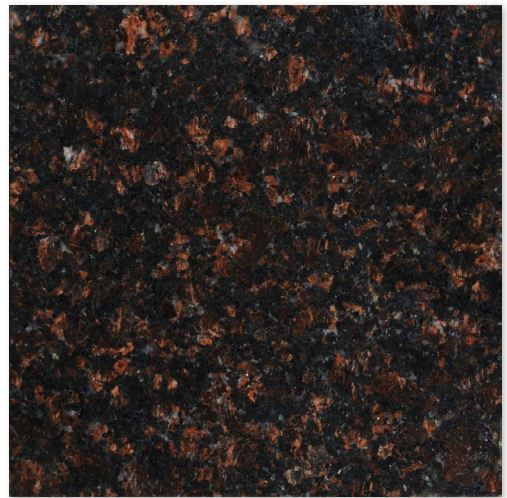

GRANITE DESIGN

COLLECTION

Product Featured: Kashmir Gold Polished 12"x12"x3/8"

BEAUTY, STRENGTH AND NATURE... UNITED IN DESIGN

Our Granite Design is a magnificent collection of natural granite tiles from around the world. Granite has always symbolized permanence, strength and beauty. The selections include polished, honed and flamed finishes. These surfaces are selected specifically to enhance the color(s) that are available. Granite tile is ideal for residential and commercial applications for floors, walls, countertops and backsplashes. You can use this to compliment granite slab countertops in kitchens and baths. Enjoy this gift of nature in all its grandeur!

FLOOR / WALL TILE

Absolute Black Polished Granite
TL12744 - 12"x12"x3/8"
TL90107 - 18"x18"x1/2"

Black Glaxy Polished Granite
TL90068 - 12"x12"x3/8"
TL90089 - 18"x18"x1/2"

Blue Pearl Polished Granite
TL10564 - 12"x12"x3/8"

Kashmir Gold Polished Granite
TL90071 - 12"x12"x3/8"

Kashmir White Polished Granite
TL90069 - 12"x12"x3/8"

Tan Brown Polished Granite
TL10274 - 12"x12"x3/8"

Ubatuba Polished Granite
TL10276 - 12"x12"x3/8"

Product Featured: Ubatuba Polished 12"x12"x3/8"