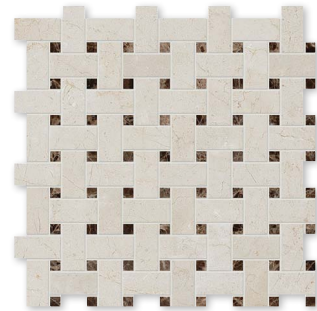

EMPERADOR DARK HARMONY

COLLECTION

Product Featured: Emperador Dark Polished 12" x 12" x 3/8"

ELEGANCE, SOPHISTICATION AND LASTING BEAUTY.

The HARMONY EMPERADOR DARK is truly a wonderful choice for floor and wall covering in your home or business. Precision cutting and fine polishing of the stone adds a feeling of elegance, sophistication and lasting beauty.

FLOOR / WALL TILE

IN STOCK AVAILABLE SIZES

TL90219	2 3/4" x 5 1/2" x 3/8"
---------	------------------------

TL90220	5 1/2" x 5 1/2" x 3/8"
---------	------------------------

TL10504	12" x 12" x 3/8"
---------	------------------

TL90114	18" x 18" x 3/8"
---------	------------------

Color : Emperador Dark Polished Marble

MOSAIC FLOOR/WALL TILE

MS90026
EMPERADOR DARK POLISHED
1"x1"
12"x12"x3/8" Sheets

MS90044
EMPERADOR DARK & CREMA MARFIL
POLISHED Basket Weave 1"x2"
12"x12"x3/8" Sheets

MS90045
CREMA MARFIL & EMPERADOR DARK
POLISHED Basket Weave 1"x2"
12"x12"x3/8" Sheets

COMPATIBLE MOSAIC FLOOR/WALL TILE

MS01012
MILANO DARK BLEND POLISHED
1"x1"
12"x12"x3/8" Sheets

MS00835
MILANO DARK BLEND POLISHED
2"x2"
12"x12"x3/8" Sheets