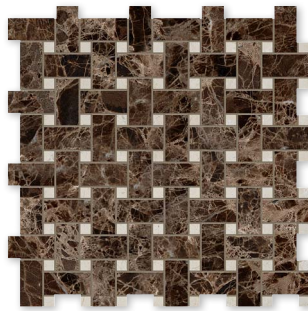

EMPERADOR DARK HARMONY

COLLECTION

Product Featured: Emperador Dark Polished 12" x 12" x 3/8"

ELEGANCE, SOPHISTICATION AND LASTING BEAUTY.

The HARMONY EMPERADOR DARK is truly a wonderful choice for floor and wall covering in your home or business. Precision cutting and fine polishing of the stone adds a feeling of elegance, sophistication and lasting beauty.

FLOOR / WALL TILE

IN STOCK AVAILABLE SIZES

TL90219	2 3/4" x 5 1/2" x 3/8"
---------	------------------------

TL90220	5 1/2" x 5 1/2" x 3/8"
---------	------------------------

TL10504	12" x 12" x 3/8"
---------	------------------

TL90114	18" x 18" x 3/8"
---------	------------------

Color : Emperador Dark Polished Marble

MOSAIC FLOOR/WALL TILE

MS90026
EMPERADOR DARK POLISHED
1"x1"
12"x12"x3/8" Sheets

MS90044
EMPERADOR DARK & CREMA MARFIL
POLISHED Basket Weave 1"x2"
12"x12"x3/8" Sheets