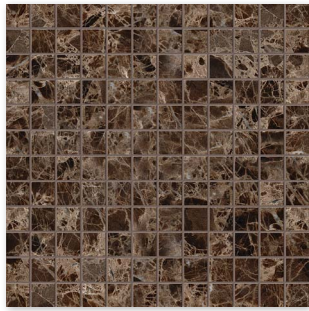

EMPERADOR DARK HARMONY

COLLECTION

Product Featured: Emperador Dark Polished 12" x 12" x 3/8"

ELEGANCE, SOPHISTICATION AND LASTING BEAUTY.

The HARMONY EMPERADOR DARK is truly a wonderful choice for floor and wall covering in your home or business. Precision cutting and fine polishing of the stone adds a feeling of elegance, sophistication and lasting beauty.

FLOOR / WALL TILE

IN STOCK AVAILABLE SIZES

TL90219	2 3/4" x 5 1/2" x 3/8"
---------	------------------------

TL90220	5 1/2" x 5 1/2" x 3/8"
---------	------------------------

TL10504	12" x 12" x 3/8"
---------	------------------

TL90114	18" x 18" x 3/8"
---------	------------------

Color : Emperador Dark Polished Marble

MOSAIC FLOOR/WALL TILE

MS90026
EMPERADOR DARK POLISHED
1"x1"
12"x12"x3/8" Sheets

MS90044
EMPERADOR DARK & CREMA MARFIL
POLISHED Basket Weave 1"x2"
12"x12"x3/8" Sheets

MS90045
CREMA MARFIL & EMPERADOR DARK
POLISHED Basket Weave 1"x2"
12"x12"x3/8" Sheets

COMPATIBLE MOSAIC FLOOR/WALL TILE

MS01012
MILANO DARK BLEND POLISHED
1"x1"
12"x12"x3/8" Sheets

MS00835
MILANO DARK BLEND POLISHED
2"x2"
12"x12"x3/8" Sheets