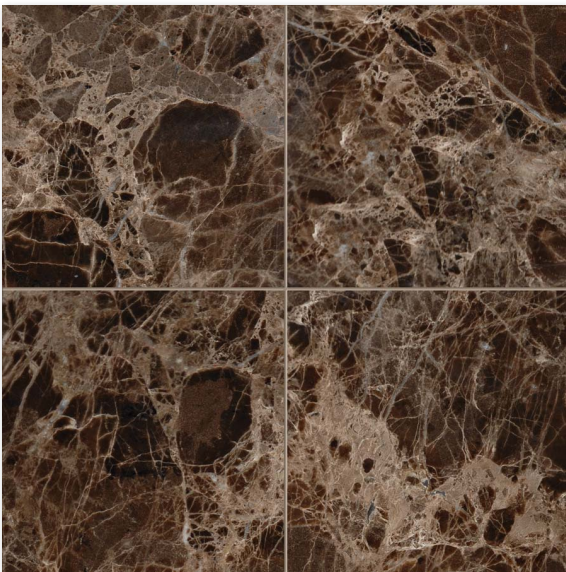

EMPERADOR DARK HARMONY

COLLECTION

Product Featured: Emperador Dark Polished 12" x 12" x 3/8"

ELEGANCE, SOPHISTICATION AND LASTING BEAUTY.

The HARMONY EMPERADOR DARK is truly a wonderful choice for floor and wall covering in your home or business. Precision cutting and fine polishing of the stone adds a feeling of elegance, sophistication and lasting beauty.

FLOOR / WALL TILE

IN STOCK AVAILABLE SIZES

TL90219	2 3/4" x 5 1/2" x 3/8"
---------	------------------------

TL90220	5 1/2" x 5 1/2" x 3/8"
---------	------------------------

TL10504	12" x 12" x 3/8"
---------	------------------

TL90114	18" x 18" x 3/8"
---------	------------------

Color : Emperador Dark Polished Marble

MOSAIC FLOOR/WALL TILE

MS90026
EMPERADOR DARK POLISHED
1"x1"
12"x12"x3/8" Sheets

MS90044
EMPERADOR DARK & CREMA MARFIL
POLISHED Basket Weave 1"x2"
12"x12"x3/8" Sheets