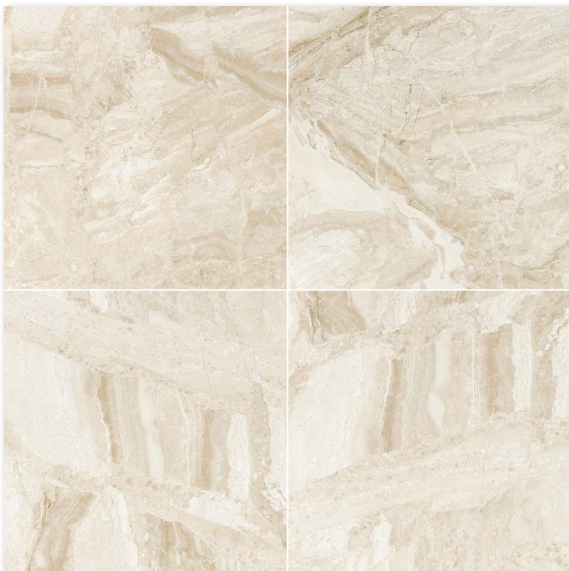

# DIANA ROYAL POLISHED

COLLECTION

Product Featured: Diana Royal Polished 24" x 24" x 5/8"

### FLOOR / WALL TILE

Color : Diana Royal Polished Marble