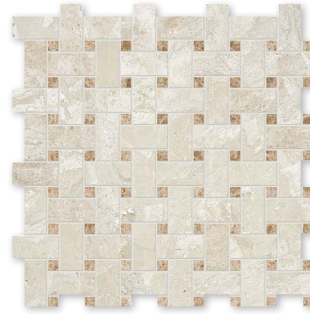

#### SPECIAL ORDER AVAILABLE SIZES

4" x 18" x 1/2"	6" x 24" x 5/8"
6" x 18" x 1/2"	8" x 24" x 5/8"
9" x 18" x 1/2"	12" x 24" x 5/8"

- \* Special order only. Please check with your sales representative for availability.
- \* Please go to page 148 to see tile installing options.
- \* These sizes are nominal.
- \* Minimum order is 300 sq.ft.

### SLABS

SL10842 SLAB 1 1/4"  
SL10841 SLAB 3/4"

## MOSAIC FLOOR/WALL TILE

MS00805  
DIANA ROYAL POLISHED  
1"x1"  
12"x12"x3/8" Sheets

MS00857  
DIANA ROYAL POLISHED  
2"x2"  
12"x12"x3/8" Sheets

MS00788  
DIANA ROYAL & PARADISE  
POLISHED Basket Weave 1"x2"  
12"x12"x3/8" Sheets