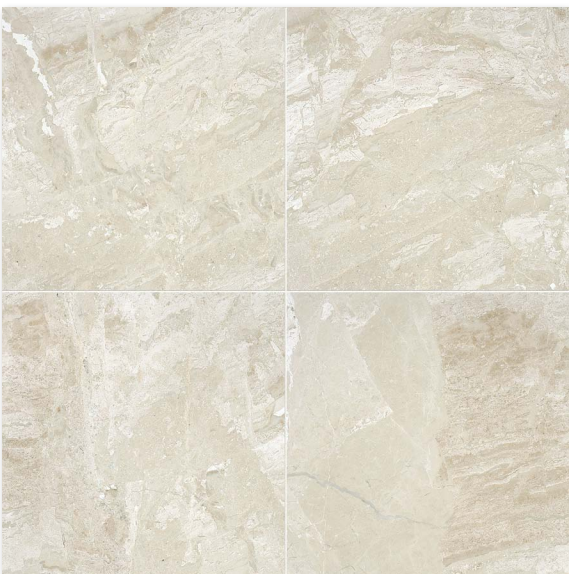

FLOOR / WALL TILE

IN STOCK AVAILABLE SIZES

TL14000	2 3/4" x 5 1/2" x 3/8"
TL14001	5 1/2" x 5 1/2" x 3/8"
TL14119	12" x 12" x 3/8"
TL14008	18" x 18" x 1/2"
TL15347	12" x 24" x 1/2"
TL14006	24" x 24" x 5/8"
TL16040	36" x 36" x 3/4"

SPECIAL ORDER AVAILABLE SIZES

4" x 18" x 1/2"	6" x 24" x 5/8"
6" x 18" x 1/2"	8" x 24" x 5/8"
9" x 18" x 1/2"	12" x 24" x 5/8"

- Special order only. Please check with your sales representative for availability.
- Please go to page 148 to see tile installing options.
- These sizes are nominal.
- Minimum order is 300 sq.ft.

Color : Diana Royal Honed Marble