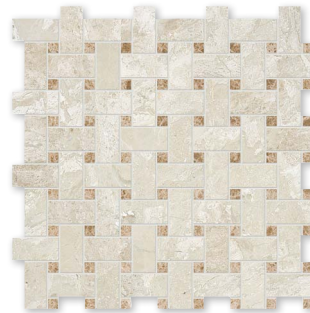

## DECORATIVE ACCENTS

SP01951  
DIANA ROYAL HONED  
Corner Shelf  
8"x8"x3/4"

SP01954  
DIANA ROYAL HONED  
Threshold 2 Side Bevelled  
4"x36"x3/4"

## MOSAIC FLOOR/WALL TILE

MS00991  
DIANA ROYAL HONED  
1"x1"  
12"x12"x3/8" Sheets

MS00956  
DIANA ROYAL HONED  
2"x2"  
12"x12"x3/8" Sheets

MS01246  
DIANA ROYAL & PARADISE  
HONED Basket Weave 1"x2"  
12"x12"x3/8" Sheets