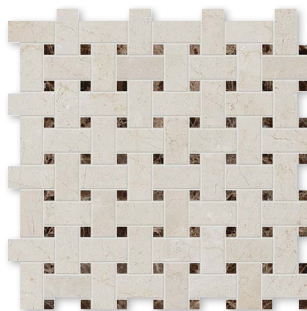

CREMA MARFIL HARMONY

COLLECTION

Product Featured: Crema Marfil Polished 12"x12"x3/8"

ELEGANCE, SOPHISTICATION AND LASTING BEAUTY.

The HARMONY CREMA MARFIL is truly a wonderful choice for both floor and wall covering in your home or business. Precision cutting and fine polishing of the stone adds a feeling of elegance, sophistication and lasting beauty.

FLOOR / WALL TILE

Color : Crema Marfil Classic Polished Marble

IN STOCK AVAILABLE SIZES

TL90047 12"x12"x3/8"

TL90048 18"x18"x5/8"

Product Featured: Crema Marfil Polished 12"x12"x3/8"

MOSAIC FLOOR/WALL TILE

MS90025
CREMA MARFIL POLISHED
1"x1"
12"x12"x3/8" Sheets

MS90045
CREMA MARFIL & EMPERADOR DARK
POLISHED Basket Weave 1"x2"
12"x12"x3/8" Sheets

MS90044
EMPERADOR DARK & CREMA MARFIL
POLISHED Basket Weave 1"x2"
12"x12"x3/8" Sheets

COMPATIBLE MOSAICS

MS00837
MILANO DARK BLEND POLISHED
5/8"x2"
12"x12"x3/8" Sheets