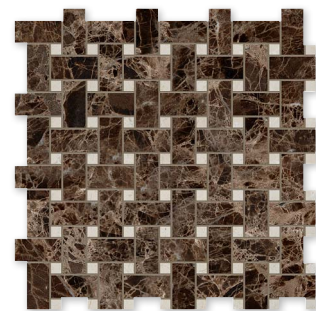

MS90044
EMPERADOR DARK & CREMA MARFIL
POLISHED Basket Weave 1"x2"
12"x12"x3/8" Sheets