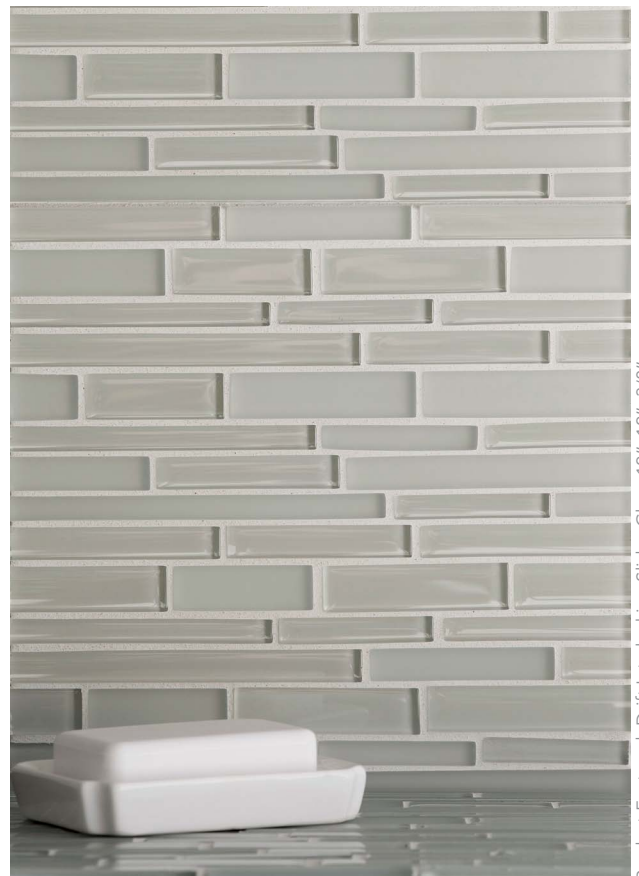

## THE WATER'S EDGE; A MEETING POINT FOR EARTH AND OCEAN.

Along the seashore, a milieu of colors and textures unite, differing surfaces become natural patterns we wish we could replicate into our own homes. Inspiration came while looking to the sea; The Coastal Glass Collection captures the essence and beauty of this paradise. Colors of rock, sand, mist, air, and driftwood, these intricate, interlocking tiles are available in two organic finishes that are soft to the touch. These tiles ebb and flow like rolling waves, Coastal will remain serene and soft throughout the tide of your life.

WCG10019 BREEZE  
Interlocking Slides  
Gloss/Matte Combination  
12"x12"x3/8" Sheets

## DECOS

WCG10027 DRIFT  
Quarter Round / Gloss  
1"x12"

WCG10028 FOG  
Quarter Round / Gloss  
1"x12"

WCG10022 FOAM  
Quarter Round / Gloss  
1"x12"

WCG10023 TIDE  
Quarter Round / Gloss  
1"x12"

WCG10024 FRESH  
Quarter Round / Gloss  
1"x12"

WCG10025 AIR  
Quarter Round / Gloss  
1"x12"

WCG10026 BREEZE  
Quarter Round / Gloss  
1"x12"

Product Featured: Drift Interlocking Slides Gloss 12"x12"x3/8"