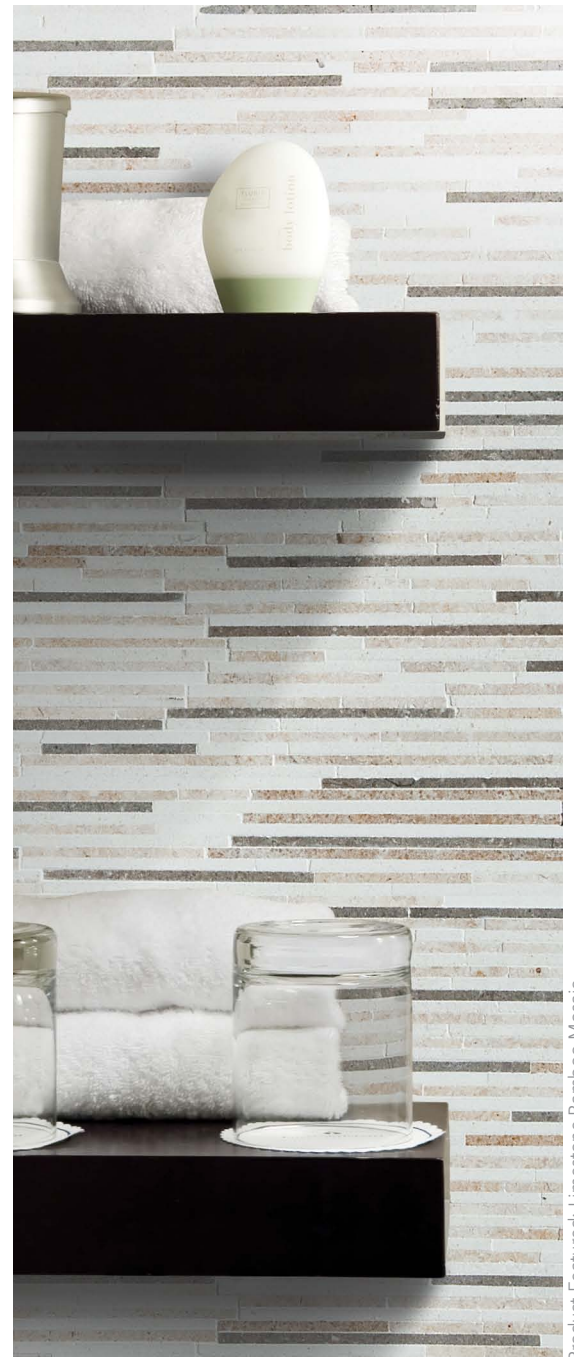

## TRADITIONAL TO CONTEMPORARY... A STONE FOR ALL AGES

The precision cut sizes and shapes, as well as the superb creation of mosaic art, provides you with abundant applications for both residential and commercial settings. The modern collections subtle yet sophisticated play of light and shadow works perfectly with our finely polished Champagne Limestone, inviting you to take advantage of this portfolio's designs.

## MOULDINGS

ML00716 CHAMPAGNE POLISHED  
Modern Cornice Moulding  
2"x12"x1 1/2"

ML00717 CHAMPAGNE POLISHED  
Modern Pencil Liner Moulding  
1 1/16"x12"x11/16"

ML00715 CHAMPAGNE POLISHED  
Modern Base Moulding  
5 1/16"x12"x15/16"

TRADITIONAL TO CONTEMPORARY...

A STONE FOR ALL AGES

Product Featured: Limestone Bamboo Mosaic