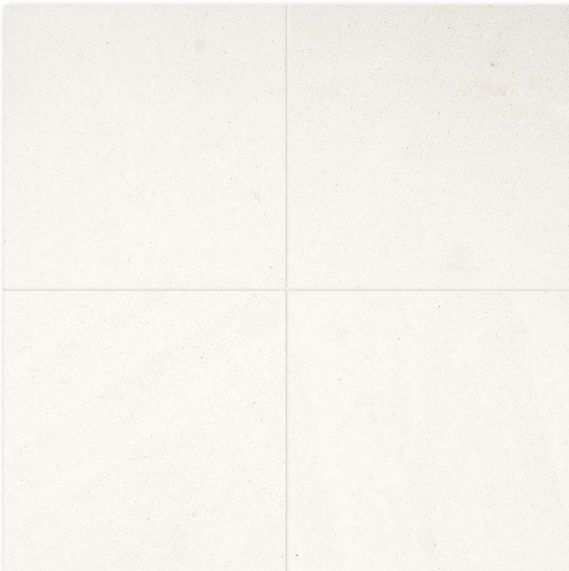

# CHAMPAGNE MODERN

COLLECTION

Product Featured: Champagne Modern Polished Lattice Mosaic, Champagne Modern Polished Cornice

## FLOOR / WALL TILE

### IN STOCK AVAILABLE SIZES

TL15520	2 3/4" x 5 1/2" x 3/8" Bevelled
TL15519	4" x 4" x 3/8"
TL13685	12" x 12" x 3/8"
TL13686	18" x 18" x 1/2"

### WALL TILE

TL15520  
CHAMPAGNE POLISHED  
Modern Bevelled Subway Tile  
2 3/4" x 5 1/2" x 3/8"

Color : Champagne Polished Limestone