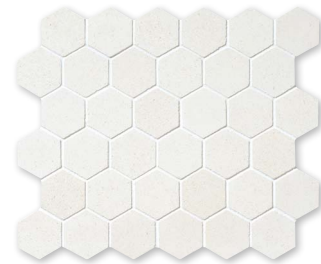

SLABS

SL10303 SLAB 1 1/4"
SL10439 SLAB 3/4"

WALL TILE

TL16715 CHAMPAGNE LINE TEXTURED
16"x24"x5/8"

DECORATIVE ACCENTS

SP00558
CHAMPAGNE HONED
Corner Shelf
8"x8"x3/4"

SP00559
CHAMPAGNE HONED
Threshold 2 Side Bevelled
4"x36"x3/4"

MOSAIC FLOOR/WALL TILE

MS00424
CHAMPAGNE HONED
2"x2"
12"x12"x3/8" Sheets

MS00930
CHAMPAGNE & OLIVE GREEN
HONED BASKET WEAVE 1"x2"
12"x12"x3/8" Sheets

MS00863
CHAMPAGNE HONED
Hexagon 2"
10 3/8"x12x3/8" Sheets