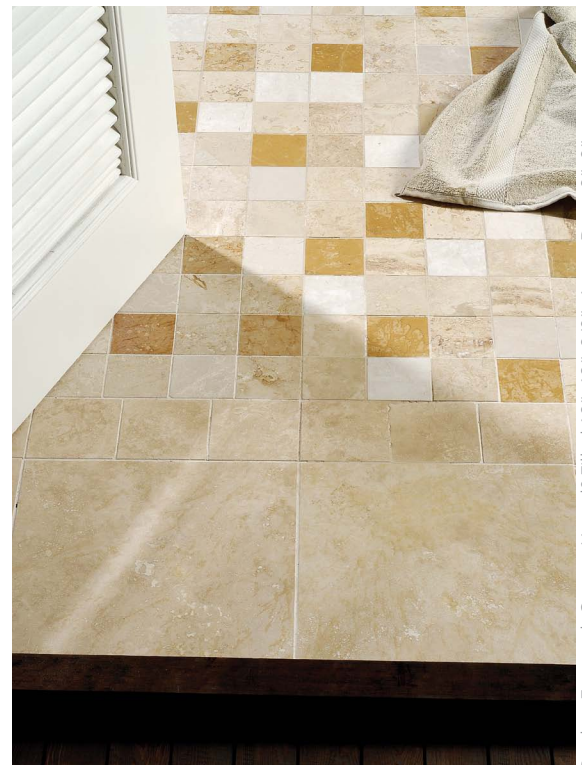

Product Featured: Canyon Honed&Filled 12"x12"x3/8", Aspen Dawn 3"x3"