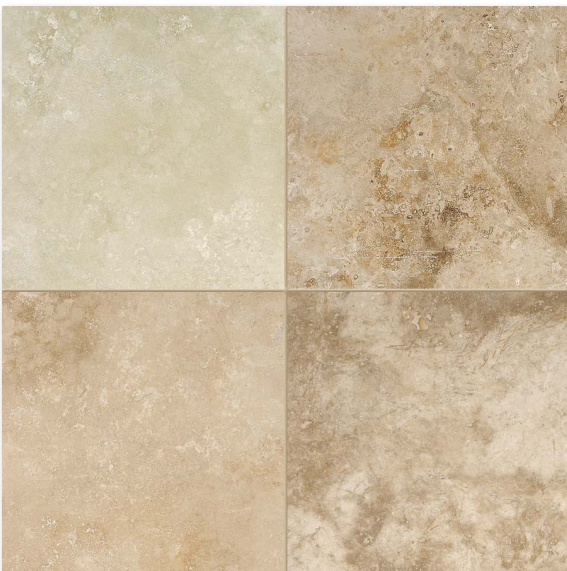

CANYON

COLLECTION

Product Featured: Canyon Honed&Filled 12" x12" x3/8"

PHENOMENAL PROPORTIONS... MONUMENTAL DESIGN.

With varying degrees of sand and cream, the Canyon Collection's grandiose shifts signify a deep understanding of the world's wonders. Its dramatic blends of travertine resemble the seasonal changes of the greatest of the earth's phenomenons.

FLOOR / WALL TILE

IN STOCK AVAILABLE SIZES

TL14317	4" x4" x3/8"
TL14318	2 3/4" x5 1/2" x3/8"
TL14316	5 1/2" x5 1/2" x3/8"
TL13851	12" x12" x3/8"
TL13849	18" x18" x1/2"

SPECIAL ORDER AVAILABLE SIZES

4" x18" x1/2"
6" x18" x1/2"
9" x18" x1/2"

Color : Canyon Honed&Filled Travertine

MOSAIC FLOOR / WALL TILE

MS00839
CANYON HONED&FILLED
1"x1"
12"x12"x3/8" Sheets

MS00838
CANYON & WALNUT DARK
HONED&FILLED Basket Weave 1"x2"
12"x12"x3/8" Sheets

MS00840
CANYON HONED&FILLED
Hexagon 2"
10 3/8"x12x3/8" Sheets

MS00856
CANYON HONED&FILLED
Slide
11"x17"x1/2" Sheets

MS00950
CANYON SPLIT FACE
Slide
11"x17"x1/2" Sheets

* Please see Slides Collection (pg.134) and Patika Collection (pg.102) for more compatible material options.