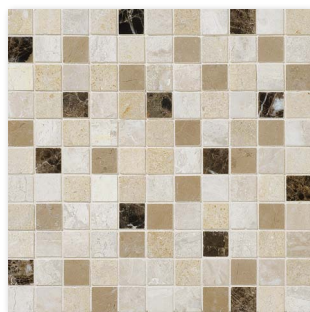

BLEND MOSAIC

COLLECTION

Product Featured: Milano Dark Blend 5/8" x 2", Diana Royal 24" x 24" x 5/8"

UNIQUE CHARACTER...BEAUTIFUL HARMONY

A celebration of the earth's colorful face. The Blend Mosaic Collection provides an innovative statement to your home or professional space with the unique character of natural stone.

MS00798
MILANO BLEND POLISHED
5/8"x1 1/4" Staggered
12"x12"x3/8" Sheets

MS00959
MILANO BLEND TUMBLED
1"x1"
12"x12"x3/8" Sheets

MS00960
MILANO BLEND TUMBLED
2"x2"
12"x12"x3/8" Sheets

MS00961
MILANO BLEND TUMBLED
5/8"x2"
12"x12"x3/8" Sheets

BLEND MOSAIC FLOOR / WALL TILES

MS01009
MASSA BLEND HONED&POLISHED
1"x1"
12"x12"x3/8" Sheets

MS01025
VENEZIA BLEND HONED&POLISHED
1"x1"
12"x12"x3/8" Sheets

MS00993
FLORENCE BLEND HONED&POLISHED
1"x1"
12"x12"x3/8" Sheets