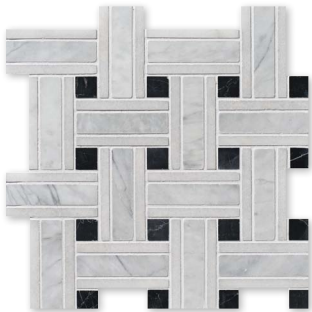

AVENZA MODERN

COLLECTION

Product Featured: Avenza Modern Bevelled Subway Tile 2 3/4" x 5 1/2" x 3/8"

TRADITIONAL TO CONTEMPORARY... A STONE FOR ALL AGES

The options for precision cut sizes and shapes as well as the superb creation of mosaic tile art abounds with this collection. 3-dimensional mouldings provide you with a rich finishing touch. This product is at optimal for coordinated floor, wall and countertop applications in both residential and commercial settings. We welcome you to take advantage of this portfolio of design and the endless possibilities it provides you.

WALL TILE

TL15535
AVENZA HONED
Modern Bevelled Subway Tile
2 3/4" x 5 1/2" x 3/8"

MESH MOUNTED FLOOR / WALL TILE

MS01187
AVENZA HONED
2 3/4" x 5 1/2" Mesh Mounted
Subway Tile Mosaic
8 7/16" x 11" x 3/8" Sheets

MOSAIC FLOOR/WALL TILE

MS01159
GLACIER MODERN HONED
Random Cubes
12" x 12" Sheets

MS01160
AVENZA MODERN HONED
Staggered Mosaic 5/8" x 3"
12" x 12" x 3/8" Sheets

MS01161
AVENZA MODERN HONED
Staggered Mosaic 1 1/4" x 6"
12" x 12" x 3/8" Sheets

MS01163
AVENZA MODERN HONED
Lattice Mosaic
12" x 12" x 3/8" Sheets

MS01156
MASSA MODERN BAMBOO
6" x 12" x 3/8" Sheets

MOULDINGS

ML00714 AVENZA HONED
Modern Base Moulding
5 1/16" x 12" x 15/16"

ML00712 AVENZA HONED
Modern Cornice Moulding
2" x 12" x 1 1/2"