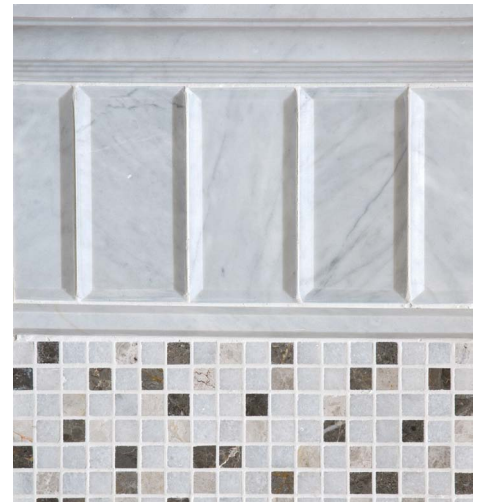

AVENZA MODERN

COLLECTION

Product Featured: Avenza Modern Bevelled Subway Tile 2 3/4" x 5 1/2" x 3/8"

TRADITIONAL TO CONTEMPORARY... A STONE FOR ALL AGES

The options for precision cut sizes and shapes as well as the superb creation of mosaic tile art abounds with this collection. 3-dimensional mouldings provide you with a rich finishing touch. This product is at optimal for coordinated floor, wall and countertop applications in both residential and commercial settings. We welcome you to take advantage of this portfolio of design and the endless possibilities it provides you.

WALL TILE

TL15535
AVENZA HONED
Modern Bevelled Subway Tile
2 3/4" x 5 1/2" x 3/8"

MESH MOUNTED FLOOR / WALL TILE

MS01187
AVENZA HONED
2 3/4" x 5 1/2" Mesh Mounted
Subway Tile Mosaic
8 7/16" x 11" x 3/8" Sheets

MOSAIC FLOOR/WALL TILE

MS01159
GLACIER MODERN HONED
Random Cubes
12" x 12" Sheets

MS01160
AVENZA MODERN HONED
Staggered Mosaic 5/8" x 3"
12" x 12" x 3/8" Sheets

MS01161
AVENZA MODERN HONED
Staggered Mosaic 1 1/4" x 6"
12" x 12" x 3/8" Sheets

MS01163
AVENZA MODERN HONED
Lattice Mosaic
12" x 12" x 3/8" Sheets

MS01156
MASSA MODERN BAMBOO
6" x 12" x 3/8" Sheets

MOULDINGS

ML00714 AVENZA HONED
Modern Base Moulding
5 1/16" x 12" x 15/16"

ML00712 AVENZA HONED
Modern Cornice Moulding
2" x 12" x 1 1/2"