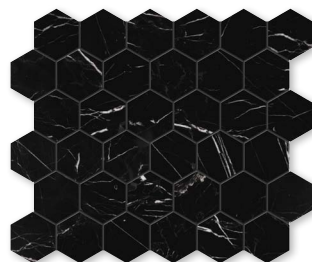

## MOSAIC FLOOR/WALL TILE

MS00736  
AVENZA HONED  
1"x1"  
12"x12"x3/8" Sheets

MS00483  
AVENZA & BLACK HONED  
Basket Weave 1"x2"  
12"x12"x3/8" Sheets

MS00482  
AVENZA HONED  
Hexagon 2"  
10 3/8"x12x3/8" Sheets

MS90085  
BLACK HONED  
1"x1"  
12"x12"x3/8" Sheets

MS90087  
BLACK HONED  
Hexagon 2"  
10 3/8"x12x3/8" Sheets

Product Featured: Avenza Honed 12"x12"x3/8"