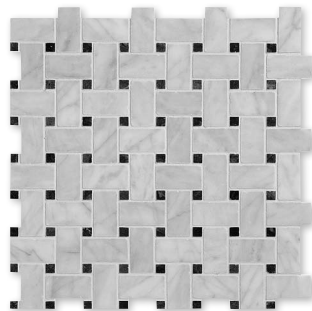

## SLABS

**PERFECT FOR CUSTOM SOLUTIONS: COUNTERTOPS, VANITY TOPS, TUB DECK, STEPS & RISERS...**

SL10815 SLAB 1 1/4"  
SL10784 SLAB 3/4"

## DECORATIVE ACCENTS

SP00587  
AVENZA HONED  
Corner Shelf  
8"x8"x3/4"

SP00878  
AVENZA HONED  
Threshold 2 Side Bevelled  
4"x36"x3/4"

## MOSAIC FLOOR/WALL TILE

MS00736  
AVENZA HONED  
1"x1"  
12"x12"x3/8" Sheets

MS00483  
AVENZA & BLACK HONED  
Basket Weave 1"x2"  
12"x12"x3/8" Sheets

MS00482  
AVENZA HONED  
Hexagon 2"  
10 3/8"x12x3/8" Sheets