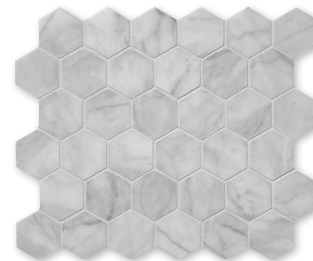

## DECORATIVE ACCENTS

SP00587  
AVENZA HONED  
Corner Shelf  
8"x8"x3/4"

SP00878  
AVENZA HONED  
Threshold 2 Side Bevelled  
4"x36"x3/4"

## MOSAIC FLOOR/WALL TILE

MS00736  
AVENZA HONED  
1"x1"  
12"x12"x3/8" Sheets

MS00483  
AVENZA & BLACK HONED  
Basket Weave 1"x2"  
12"x12"x3/8" Sheets

MS00482  
AVENZA HONED  
Hexagon 2"  
10 3/8"x12x3/8" Sheets