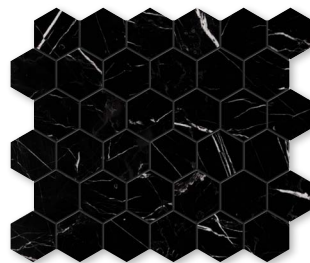

## MOSAIC FLOOR/WALL TILE

MS00697  
AVALON POLISHED  
1"x1"  
12"x12"x3/8" Sheets

MS00683  
AVALON & BLACK POLISHED  
Basket Weave 1"x2"  
12"x12"x3/8" Sheets

MS00684  
AVALON POLISHED  
Hexagon 2"  
10 3/8"x12x3/8" Sheets

MS90086  
BLACK POLISHED  
1"x1"  
12"x12"x3/8" Sheets

MS90088  
BLACK POLISHED  
Hexagon 2"  
10 3/8"x12x3/8" Sheets