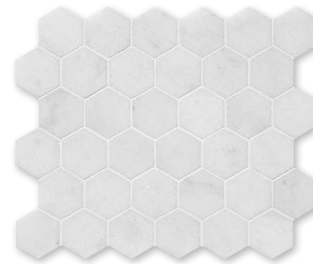

## SLABS

SL10817 SLAB 1 1/4"  
SL10816 SLAB 3/4"

Color : Avalon Polished Marble

**PERFECT FOR CUSTOM SOLUTIONS:  
COUNTERTOPS, VANITY TOPS,  
TUB DECK,  
STEPS & RISERS...**

SL10830 SLAB 1 1/4"  
SL10803 SLAB 3/4"

Color : Black Polished Marble

## MOSAIC FLOOR/WALL TILE

MS00697  
AVALON POLISHED  
1"x1"  
12"x12"x3/8" Sheets

MS00683  
AVALON & BLACK POLISHED  
Basket Weave 1"x2"  
12"x12"x3/8" Sheets

MS00684  
AVALON POLISHED  
Hexagon 2"  
10 3/8"x12x3/8" Sheets

MS90086  
BLACK POLISHED  
1"x1"  
12"x12"x3/8" Sheets

MS90088  
BLACK POLISHED  
Hexagon 2"  
10 3/8"x12x3/8" Sheets