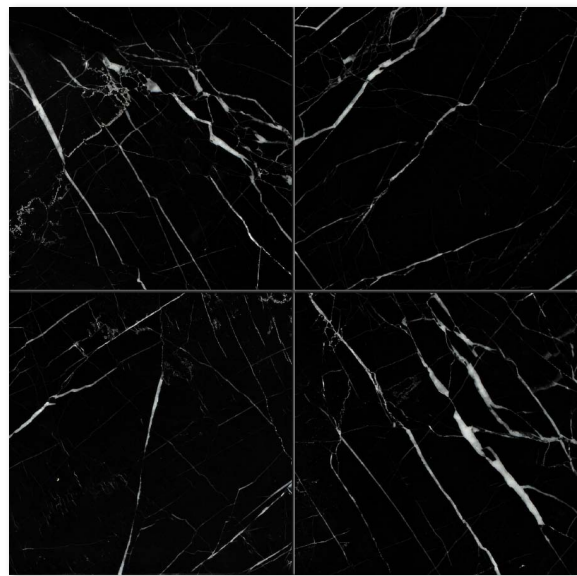

Color : Black Polished Marble

IN STOCK AVAILABLE SIZES

AVALON	BLACK	
TL13313	TL90211	2 3/4"x5 1/2"x3/8"
TL13314	-	5 1/2"x5 1/2"x3/8"
TL13372	TL90213	12"x12"x3/8"
TL13373	-	18"x18"x1/2"
TL14899	-	24"x24"x5/8"

SPECIAL ORDER AVAILABLE SIZES (AVALON)

4"x18"x1/2"	6"x24"x5/8"
6"x18"x1/2"	8"x24"x5/8"
9"x18"x1/2"	12"x24"x5/8"

* Special order only. Please check with your sales representative for availability.

* Please go to page 148 to see tile installing options.

* These sizes are nominal.

* Minimum order is 300 sq. ft.