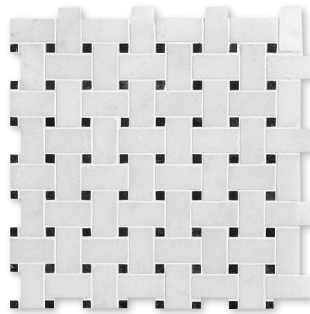

MS00683
AVALON & BLACK POLISHED
Basket Weave 1"x2"
12"x12"x3/8" Sheets