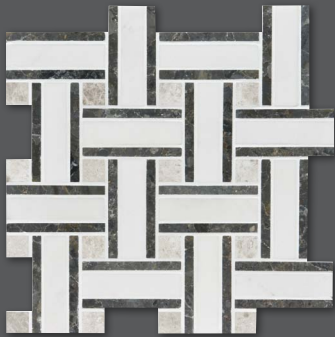

ASPEN WHITE

COLLECTION

Product Featured: Aspen White Honed 12"x24"x1/2" , Aspen White Lattice Mosaic

FLOOR / WALL TILE

Color : Aspen White Honed Marble

IN STOCK AVAILABLE SIZES

TL16733	2 3/4"x5 1/2"x3/8"
TL16729	12"x12"x3/8"
TL16731	12"x24"x1/2"
TL16730	18"x18"x1/2"

TL16733
ASPEN WHITE HONED
Modern Bevelled Subway Tile
2 3/4"x 5 1/2"x 3/8"

MOSAIC FLOOR / WALL TILE

MS01333
ASPEN WHITE HONED
Staggered Mosaic 5/8"x3"
12"x12"x3/8" Sheets

MS01334
ASPEN WHITE HONED
Staggered Mosaic 1 1/4"x6"
12"x12"x3/8" Sheets

MS01335
ASPEN WHITE HONED
Herringbone 1"x2"
12 1/8"x13 3/8"x3/8" Sheets

MS01332
ASPEN WHITE HONED
Lattice Mosaic
12"x12"x3/8" Sheets

MS01336
ASPEN WHITE HONED
Hexagon 2"
10 3/8"x12x3/8" Sheets

MOULDINGS

ML00771 ASPEN WHITE HONED
Modern Pencil Liner Moulding
11/16"x12"x11/16"