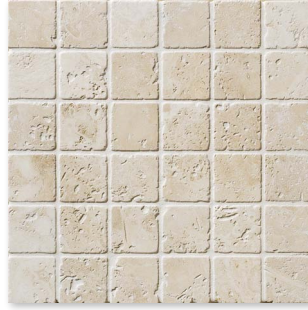

IVORY ALTERRA

COLLECTION

Product Featured: Ivory Antiqued 12"x12"x3/8", Walnut Dark Antiqued 12"x12"x3/8"

ANTIQUED AND TUMBLED STONE... FOR ALL WALKS OF LIFE

The Alterra Stone Collection and its antiqued surface is reminiscent of the natural stone floors and walls used throughout the centuries. These unique stones in five distinct colors and four shapes provide an unlimited array of design options and opportunities for both residential and commercial usage.

FLOOR / WALL TILE

Color : Ivory Antiqued Travertine

IN STOCK AVAILABLE SIZES

TL10065	3"x6"x3/8"	Tumbled
TL10367	4"x4"x3/8"	Tumbled
TL10369	6"x6"x3/8"	Tumbled
TL10417	12"x12"x3/8"	Antiqued
TL11558	18"x18"x1/2"	Antiqued

Ivory Tumbled Travertine

MOSAIC FLOOR / WALL TILE

MS01004
IVORY TUMBLED
1"x1"
12"x12"x3/8" Sheets

MS00099
IVORY TUMBLED
2"x2"
12"x12"x3/8" Sheets

**ANTIQUED AND TUMBLED STONE...
FOR ALL WALKS OF LIFE**

COMPATIBLE MOSAIC WALL TILE

MS00589
IVORY CUBIC ROCK FACE
1"x1"
12 5/8"x12 5/8" Sheets

MS00601
IVORY ROCK FACE
1"x2"
12 5/8"x12 5/8" Sheets

MS00607
IVORY ROCK FACE
2"x6"
12"x14" Sheets

* Please see Exposure Collection (pg.126) for more compatible mosaic options.