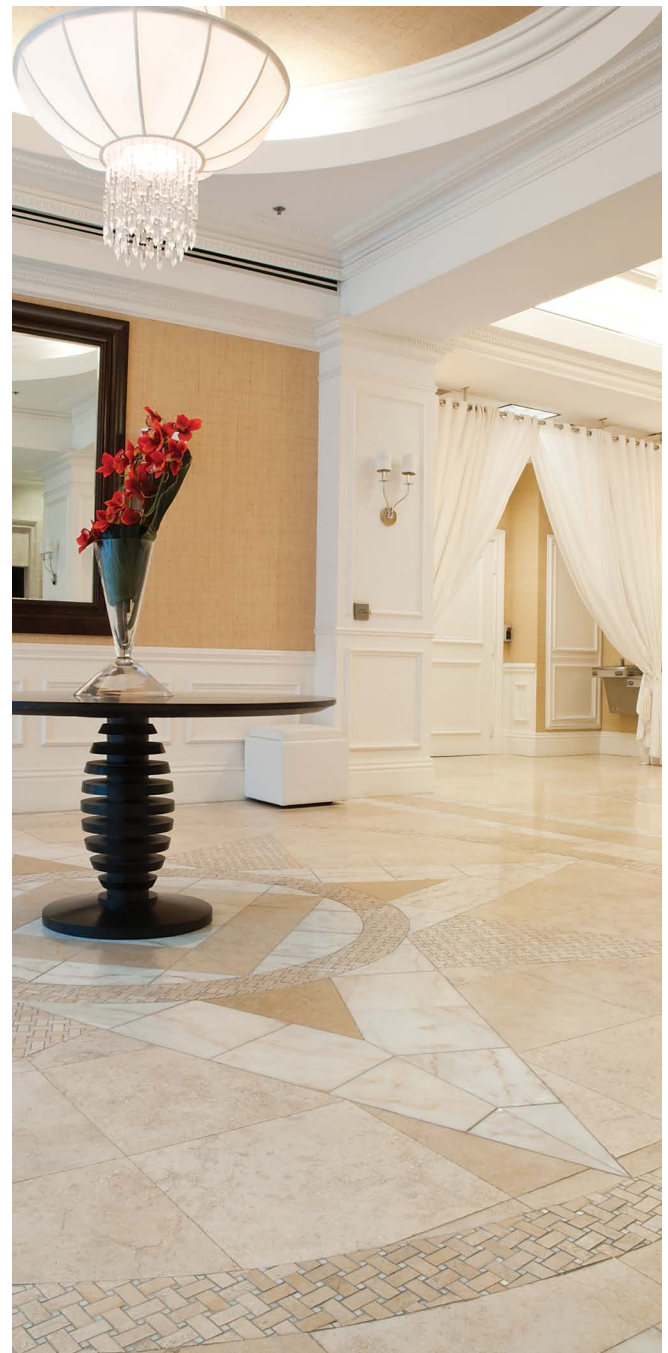

AFYON SUGAR HARMONY

COLLECTION

Product Featured: Afyon Sugar Polished 12"x12"x3/8"

CREATE A FEELING AND STATEMENT OF HARMONY WITH THE AFYON SUGAR DESIGN COMPONENTS...

The AFYON SUGAR COLLECTION is a combination of refined marble and design elements ranging from traditional to contemporary dècors. The surface of this product has a finely polished finish, which brings out the inherent beauty of the stone. The subtle blending of color, style and design creates wonderful choices for floors, walls, counters and backsplashes.

SL10423 SLAB 1 1/4"
SL10915 SLAB 3/4"

Product Featured: Afyon Sugar 12"x12"x3/8" , Casablanca Honed 18"x18"x1/2" , Seashell&Afyon Sugar Basket Weave 1"x2"