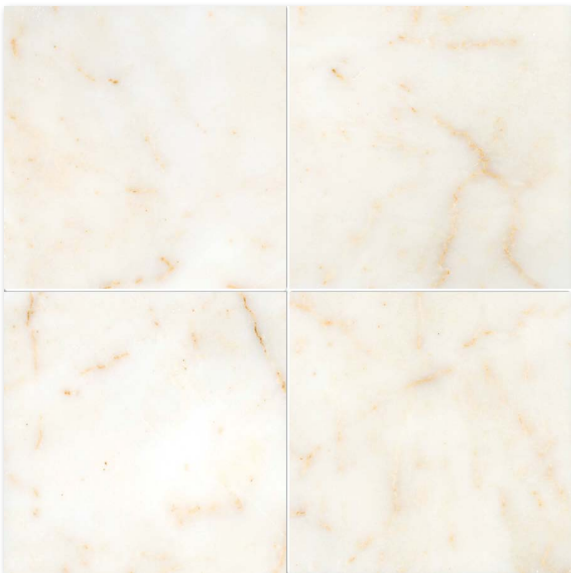

AFYON SUGAR HARMONY

COLLECTION

Product Featured: Afyon Sugar Polished 12"x12"x3/8"

CREATE A FEELING AND STATEMENT OF HARMONY WITH THE AFYON SUGAR DESIGN COMPONENTS...

The AFYON SUGAR COLLECTION is a combination of refined marble and design elements ranging from traditional to contemporary dècors. The surface of this product has a finely polished finish, which brings out the inherent beauty of the stone. The subtle blending of color, style and design creates wonderful choices for floors, walls, counters and backsplashes.

FLOOR / WALL TILE

Color : Afyon Sugar Polished Marble

IN STOCK AVAILABLE SIZES

TL14723	4"x4"x3/8"
TL14724	2 3/4"x5 1/2"x3/8"
TL10675	12"x12"x3/8"
TL14194	18"x18"x1/2"

Product Featured: Afyon Sugar Polished 12"x12"x3/8"

MOSAIC FLOOR/WALL TILE

MS00968
AFYON SUGAR POLISHED
1"x1"
12"x12"x3/8" Sheets

MS00931
AFYON SUGAR & HONEY ONYX
POLISHED Basket Weave 1"x2"
12"x12"x3/8" Sheets

MS00932
AFYON SUGAR POLISHED
Hexagon 2"
10 3/8"x12x3/8" Sheets

SL10423 SLAB 1 1/4"
SL10915 SLAB 3/4"

Product Featured: Afyon Sugar 12"x12"x3/8" , Casablanca Honed 18"x18"x1/2" , Seashell&Afyon Sugar Basket Weave 1"x2"