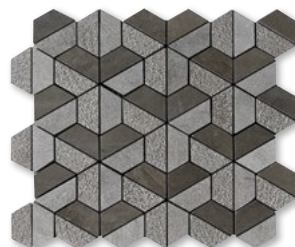

MS01264 *(S.O)
AUBERGE
3D Hexagon Textured 3/8" Mosaic
10 3/8"x12"x3/8"

MS01265 *(S.O)
AUBERGE & HEARTSMERE
3D Hexagon Textured 3/8" Mosaic
10 3/8"x12"x3/8"

MS01299
BOSPHORUS
2"x2" Textured Mosaic
12"x12"x3/8" Sheets

MS01289
BOSPHORUS
Full Hexagon Textured Mosaic
10 3/8"x12"x3/8" Sheets

MS01267 *(S.O)
BOSPHORUS
3D Hexagon Textured 3/8" Mosaic
10 3/8"x12"x3/8"

MS01266
BOSPHORUS & SHOW WHITE
3D Hexagon Textured 3/8" Mosaic
10 3/8"x12"x3/8"